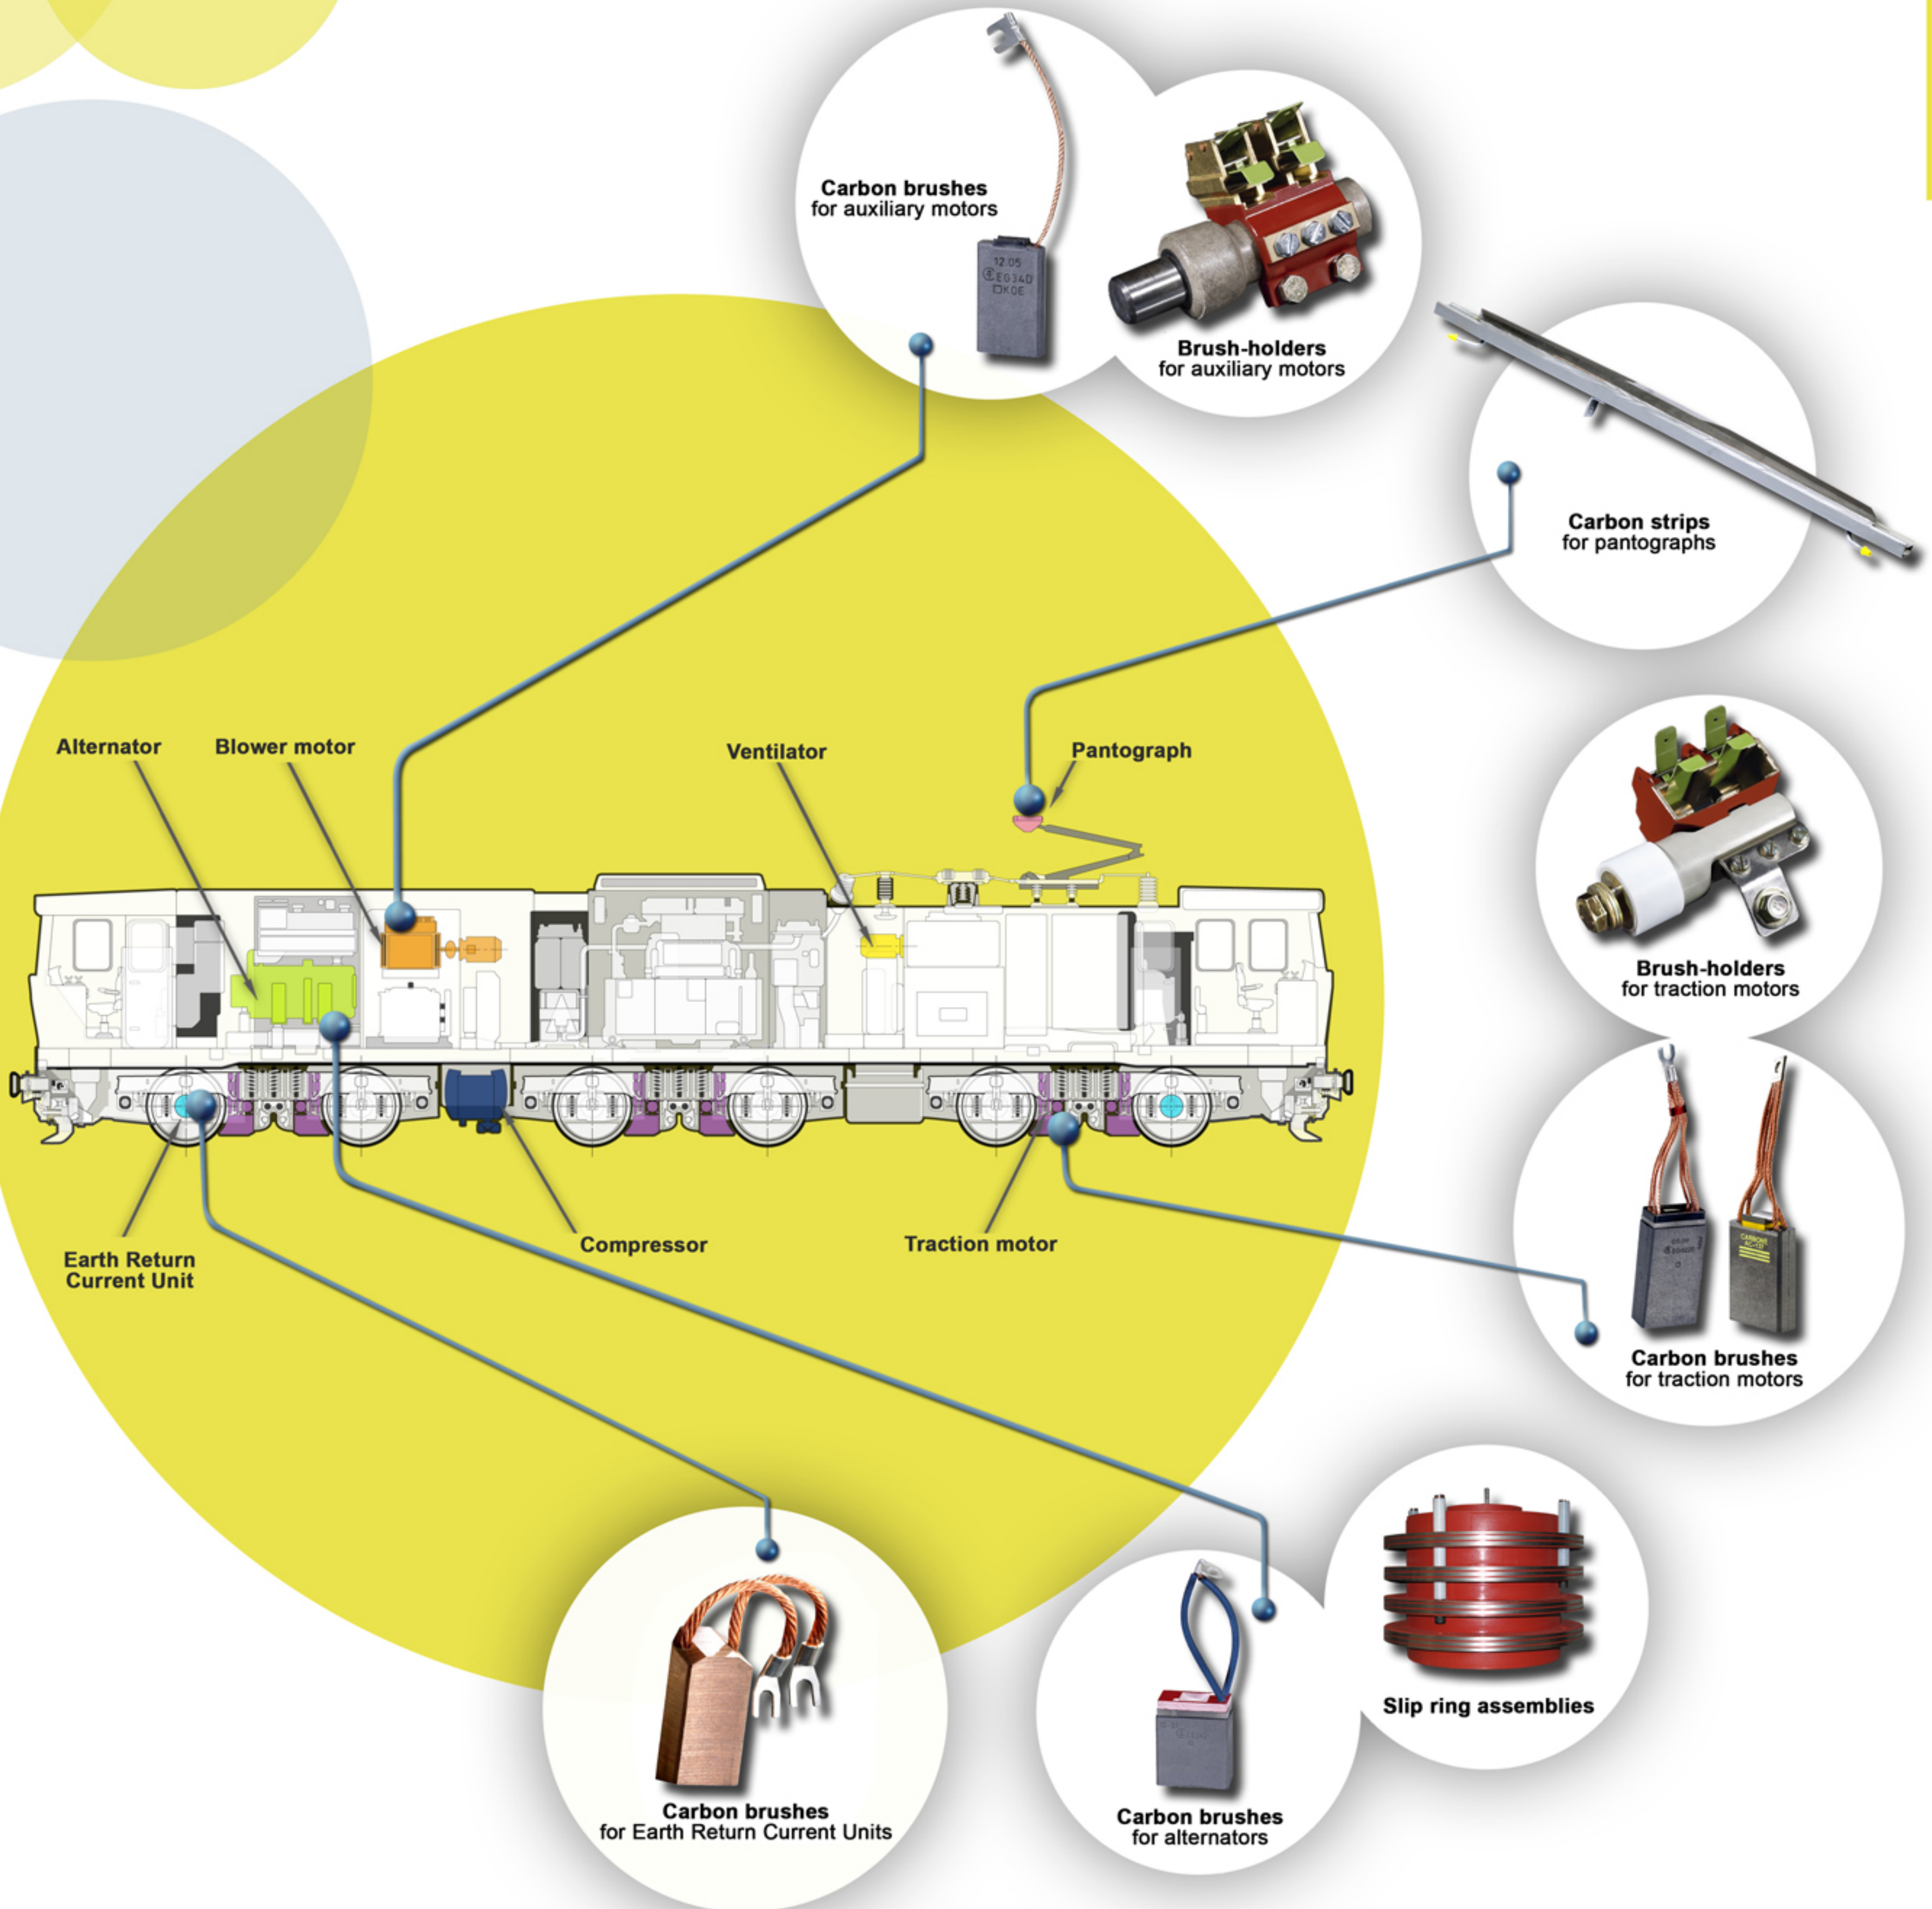

RAILWAYS

# A WIDE RANGE OF POWER SOLUTIONS FOR ELECTRIC LOCOMOTIVES

TRANSPORTATION

AE-Schemifocomotive-03GB-1012. The rights to use and reproduce this visual display belong to Mersen. This document cannot be distributed or reproduced without prior written authorization from Mersen. Realisation HENRY & SIEGLER