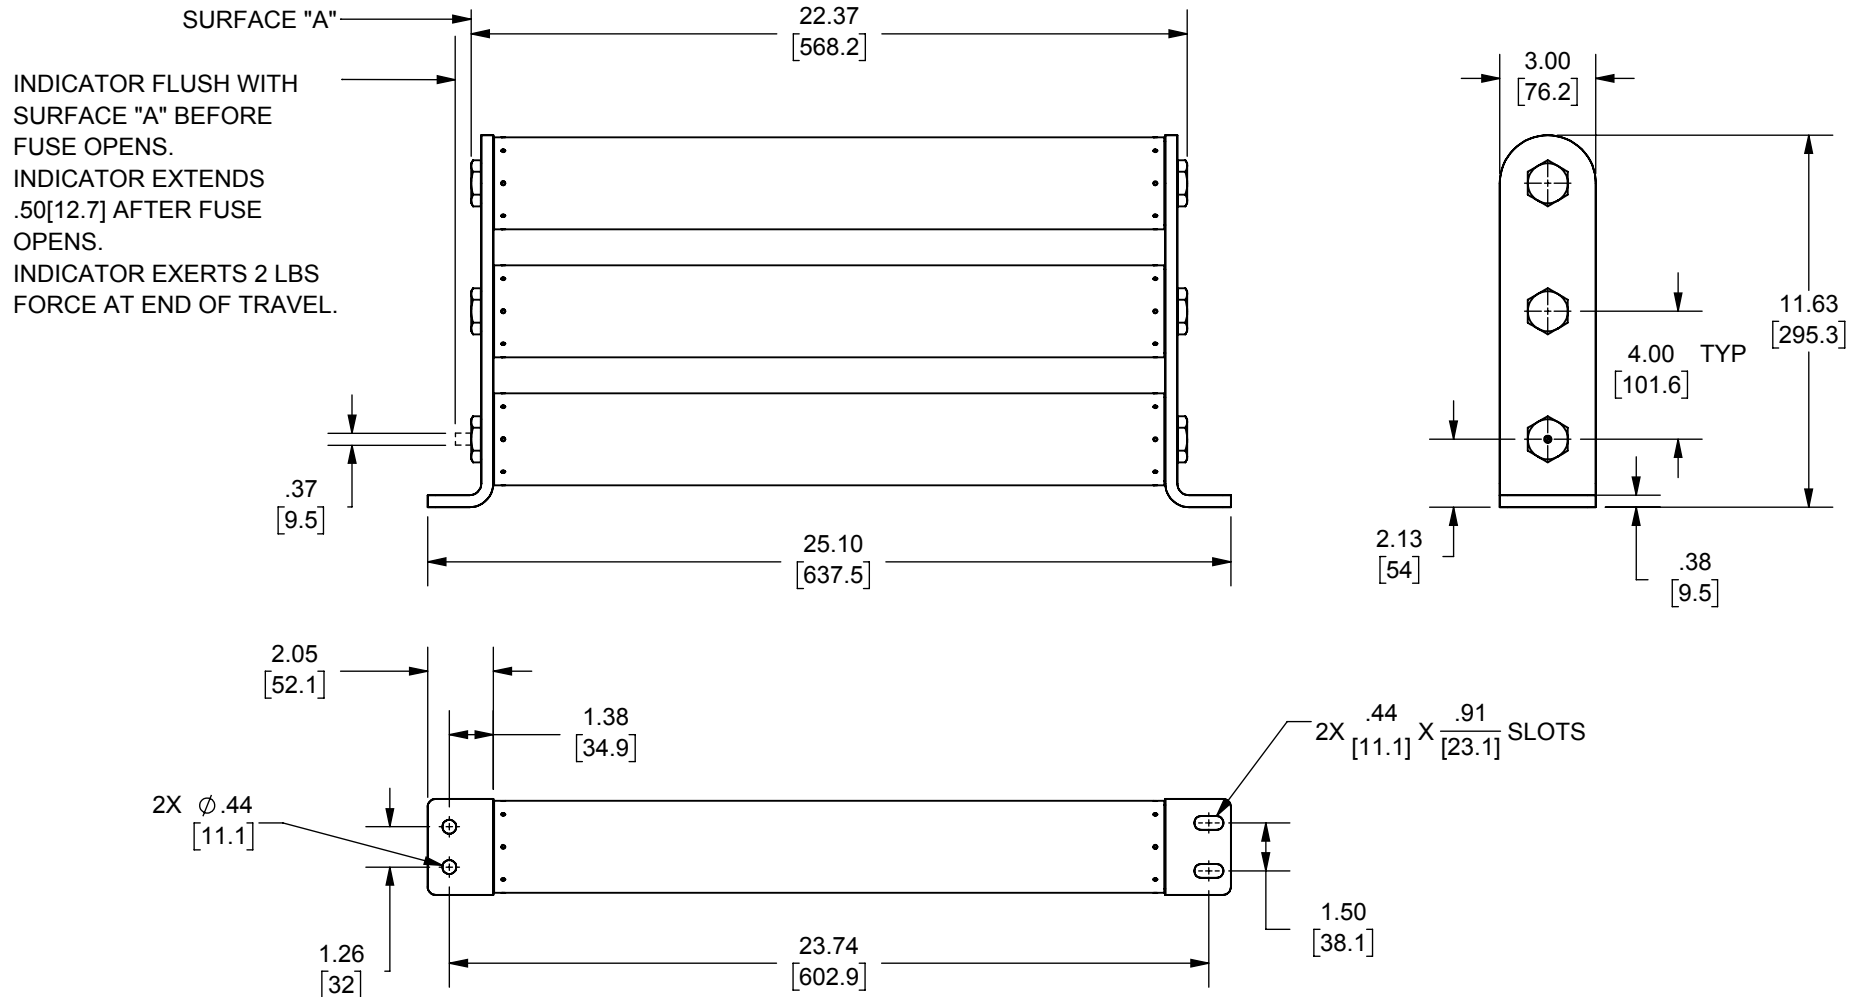

REV.	DATE	ECO	DESCRIPTION	BY	CK	APP
A	2/21/2020	N/A	REDRAWN	GDR	N/A	N/A

RATING	CATALOG NUMBER
750E	A055B3D0R0-750E
900E	A055B3D0R0-900E

DIMENSIONS IN [] ARE MILLIMETERS

MERSEN USA NEWBURYPORT-MA, LLC
 374 MERRIMAC STREET
 NEWBURYPORT, MA 01950

**MEDIUM VOLTAGE AMP-TRAP
 E-RATED GENERAL PURPOSE
 CURRENT LIMITING FUSE
 BOLT-IN SERIES
 750E-900E 5.5kV MAX**

OUTLINE DIMENSIONS
 NOT TO BE USED FOR PRODUCTION

PRODUCT MANAGER
 SIGN: R.SHARMA
 DATE: 7/27/2020

DESIGN ENGINEER
 SIGN: K.HORNE
 DATE: 7/8/2020

24409