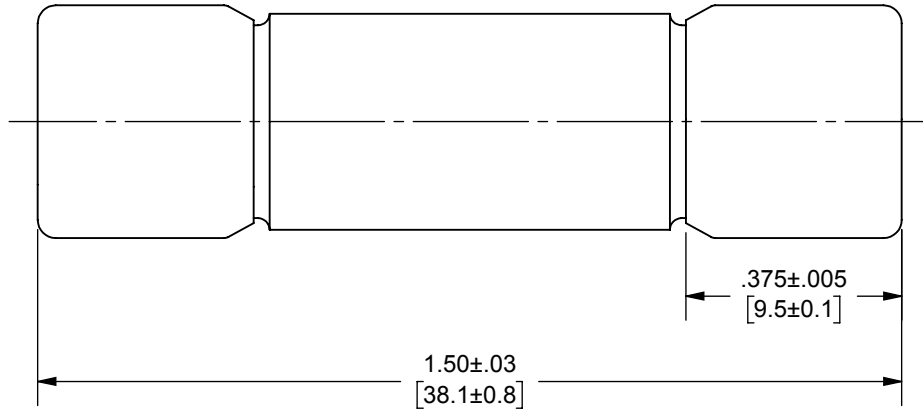

REV.	DATE	ECO	DESCRIPTION	BY	CK	APP
A	1/20/2021	N/A	REDRAWN IN SOLIDWORKS	GDR	N/A	N/A

DIMENSIONS IN [ ] ARE MILLIMETERS

MERSEN USA NEWBURYPORT-MA, LLC
374 MERRIMAC STREET
NEWBURYPORT, MA 01950

PRODUCT MANAGER

SIGN: R.SHARMA

DATE: 1/20/2021

DESIGN ENGINEER

SIGN: M.RADZIM

DATE: 1/20/2021

VSP(5-20)-2

OUTLINE DIMENSIONS
NOT TO BE USED FOR PRODUCTION

700594