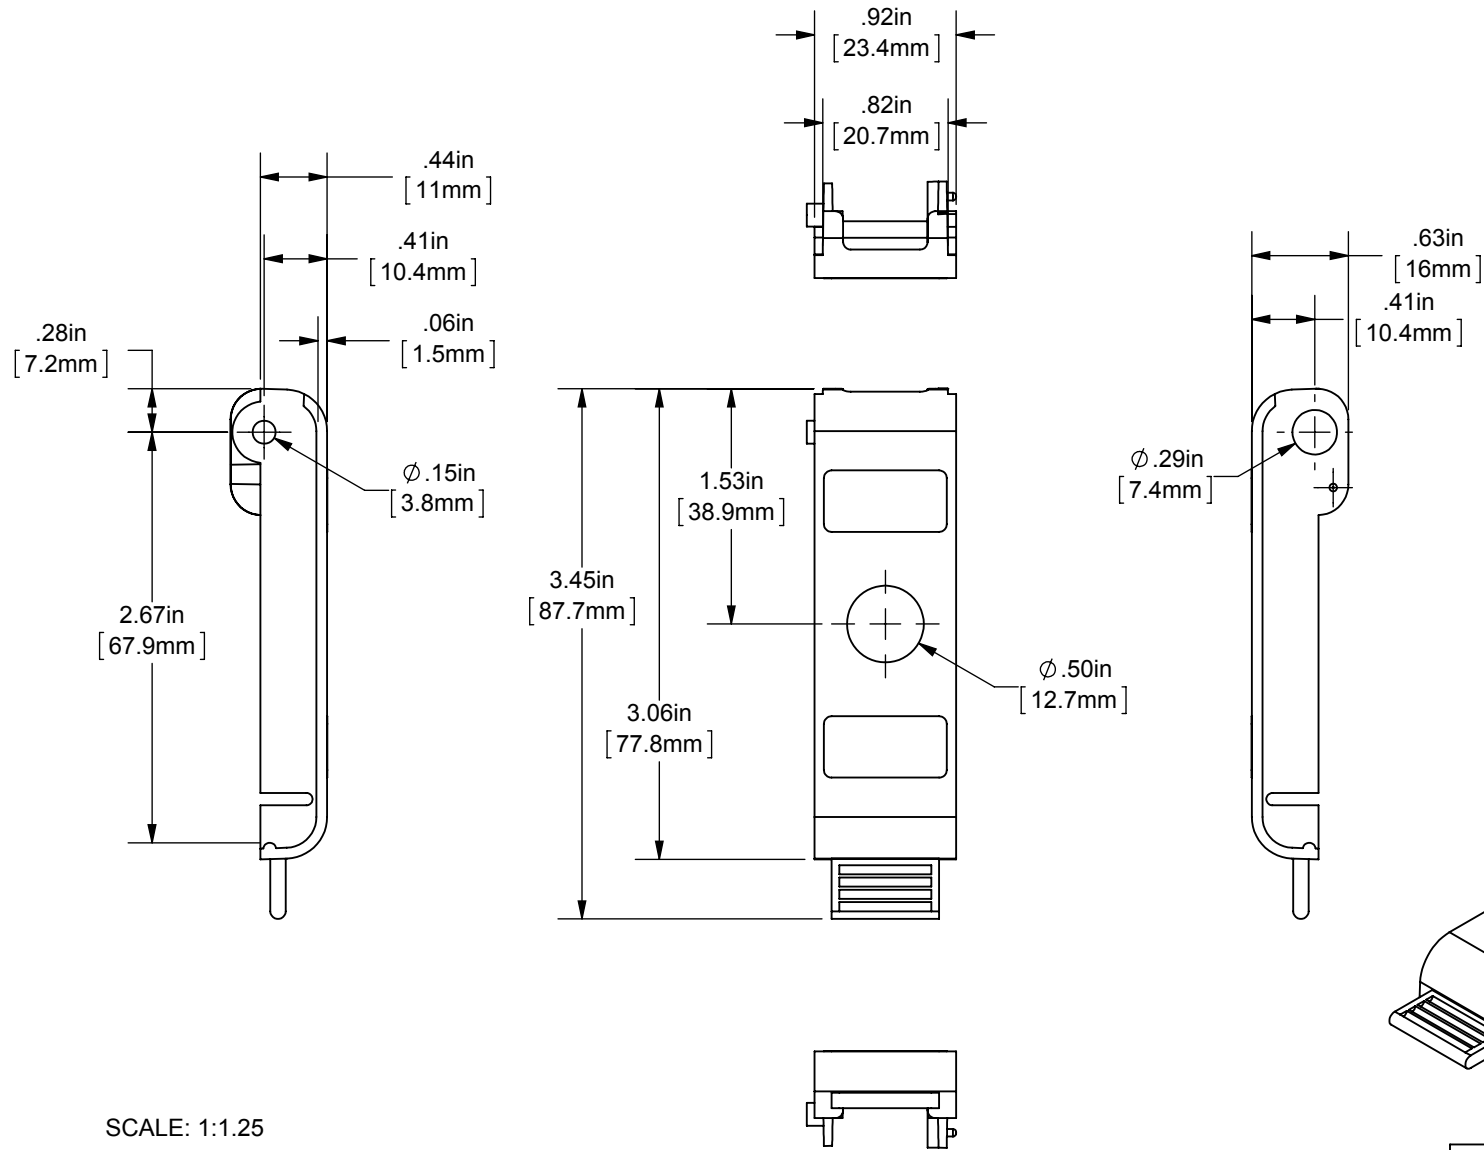

REV.	DATE	ECO	DESCRIPTION	BY	CK	APP
-	8-23-13	N/A	INITIAL RELEASE	LDB	N/A	N/A

SCALE: 1:1.25