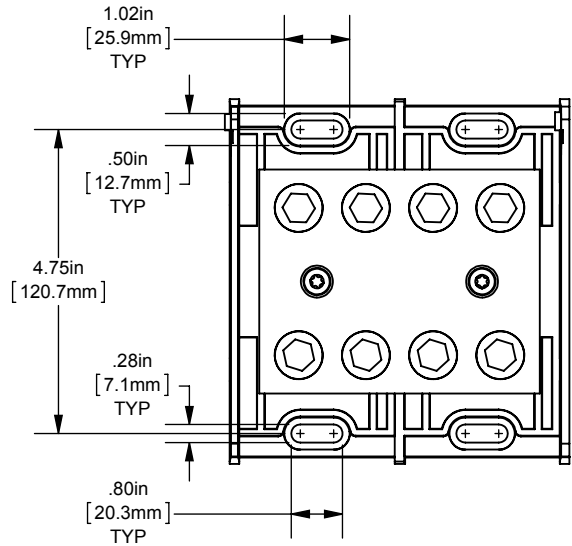

REV.	DATE	ECO	DESCRIPTION	BY	CK	APP
-	9/18/2013	N/A	INITIAL RELEASE	GDR	N/A	N/A

DIMENSIONS IN [ ] ARE MILLIMETERS

MERSEN USA NEWBURYPORT-MA, LLC
374 MERRIMAC STREET
NEWBURYPORT, MA 01950

MPDB900071

PDB ALUMINUM LARGE DOUBLE WIDE

(4) 500-4 X (4) 500-4

OUTLINE DIMENSIONS
NOT TO BE USED FOR PRODUCTION

702012

PRODUCT MANAGER

SIGN:

DATE:

DESIGN ENGINEER

SIGN:

DATE: (SEE ECO)