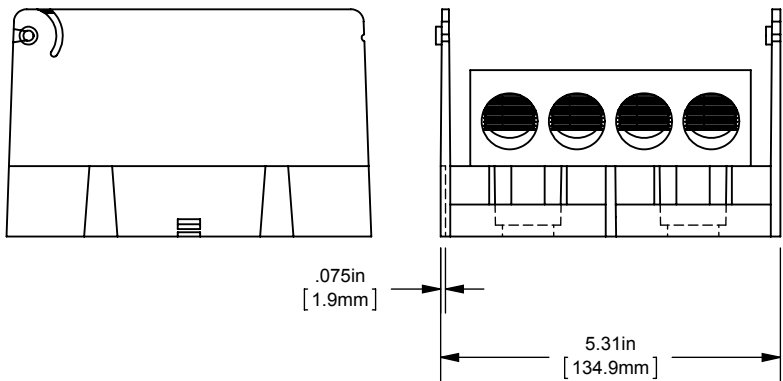

REV.	DATE	ECO	DESCRIPTION	BY	CK	APP
-	9/18/2013	N/A	INITIAL RELEASE	GDR	N/A	N/A

DIMENSIONS IN [ ] ARE MILLIMETERS

MERSEN USA NEWBURYPORT-MA, LLC
374 MERRIMAC STREET
NEWBURYPORT, MA 01950

MPDB900071

PDB ALUMINUM LARGE DOUBLE WIDE

(4) 500-4 X (4) 500-4

OUTLINE DIMENSIONS
NOT TO BE USED FOR PRODUCTION

702012

PRODUCT MANAGER

SIGN:

DATE:

DESIGN ENGINEER

SIGN:

DATE: (SEE ECO)