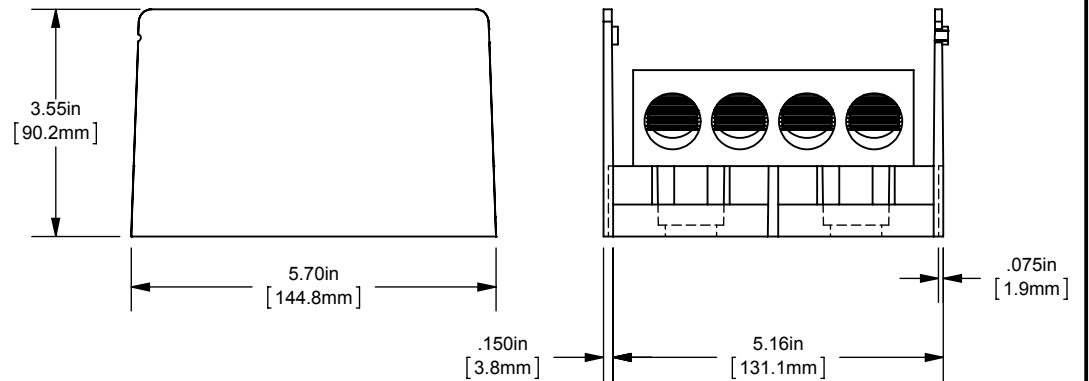

REV.	DATE	ECO	DESCRIPTION	BY	CK	APP
-	9/18/2013	N/A	INITIAL RELEASE	GDR	N/A	N/A

DIMENSIONS IN [ ] ARE MILLIMETERS

MERSEN USA NEWBURYPORT-MA, LLC
374 MERRIMAC STREET
NEWBURYPORT, MA 01950

MPDB900071

PDB ALUMINUM LARGE DOUBLE WIDE

(4) 500-4 X (4) 500-4

OUTLINE DIMENSIONS
NOT TO BE USED FOR PRODUCTION

702012

PRODUCT MANAGER

SIGN:

DATE:

DESIGN ENGINEER

SIGN:

DATE: (SEE ECO)