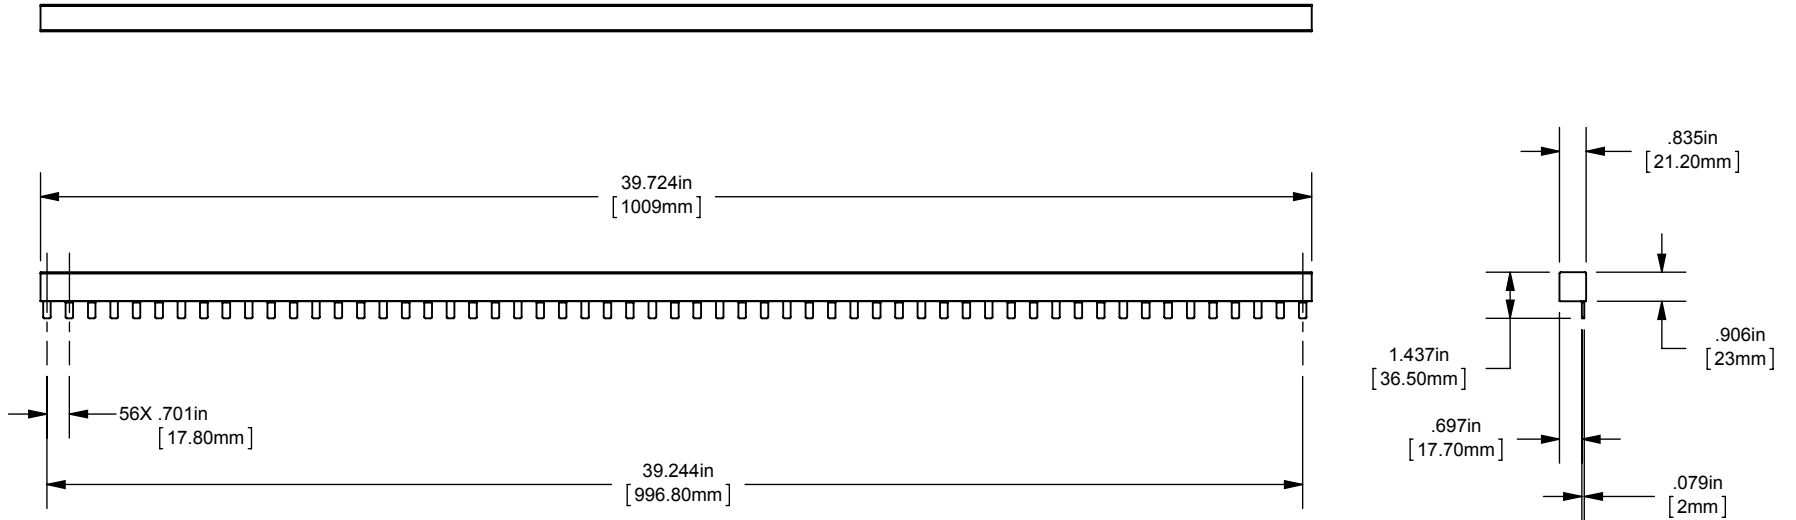

REV.	DATE	ECO	DESCRIPTION	BY	CK	APP
-	5/8/2014	NA	INITIAL RELEASE	LDB	NA	NA

DIMENSIONS IN [ ] ARE MILLIMETERS

MERSEN USA NEWBURYPORT-MA, LLC  
374 MERRIMAC STREET  
NEWBURYPORT, MA 01950

USBB3PH25K57C

BUSBAR 57P

3PH 600V

OUTLINE DIMENSIONS  
NOT TO BE USED FOR PRODUCTION

702041

PRODUCT MANAGER

DESIGN ENGINEER

SIGN:

SIGN:

DATE: