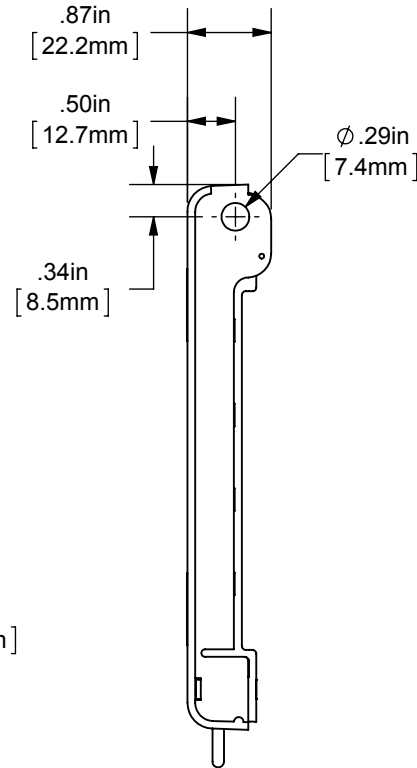

REV.	DATE	ECO	DESCRIPTION	BY	CK	APP
-	7-23-14	N/A	INITIAL RELEASE	LDB	N/A	N/A

DIMENSIONS IN [ ] ARE MILLIMETERS

MERSEN USA NEWBURYPORT-MA, LLC  
374 MERRIMAC STREET  
NEWBURYPORT, MA 01950

MPDBC692W  
SAFETY COVER ASSY.  
FOR LARGE MPDB

OUTLINE DIMENSIONS  
NOT TO BE USED FOR PRODUCTION

702045

PRODUCT MANAGER

SIGN:

DATE:

DESIGN ENGINEER

SIGN:

DATE: