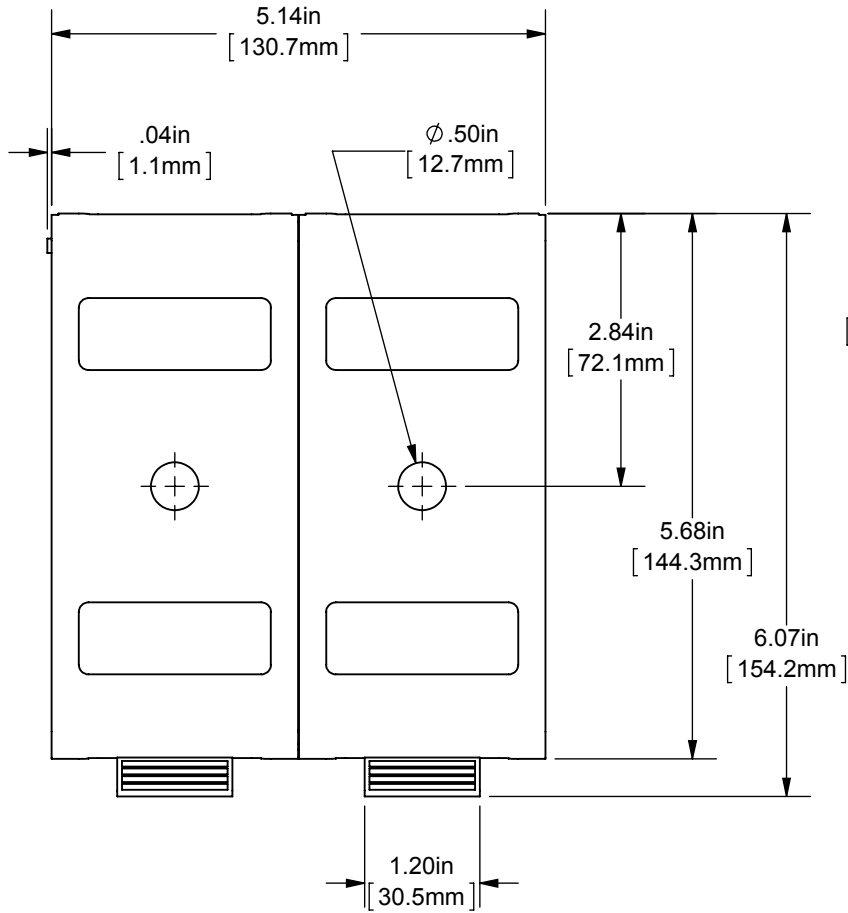

REV.	DATE	ECO	DESCRIPTION	BY	CK	APP
-	7-23-14	N/A	INITIAL RELEASE	LDB	N/A	N/A

DIMENSIONS IN [ ] ARE MILLIMETERS

MERSEN USA NEWBURYPORT-MA, LLC
374 MERRIMAC STREET
NEWBURYPORT, MA 01950

MPDBC692W
SAFETY COVER ASSY.
FOR LARGE MPDB

OUTLINE DIMENSIONS
NOT TO BE USED FOR PRODUCTION

702045

PRODUCT MANAGER

SIGN:

DATE:

DESIGN ENGINEER

SIGN:

DATE: