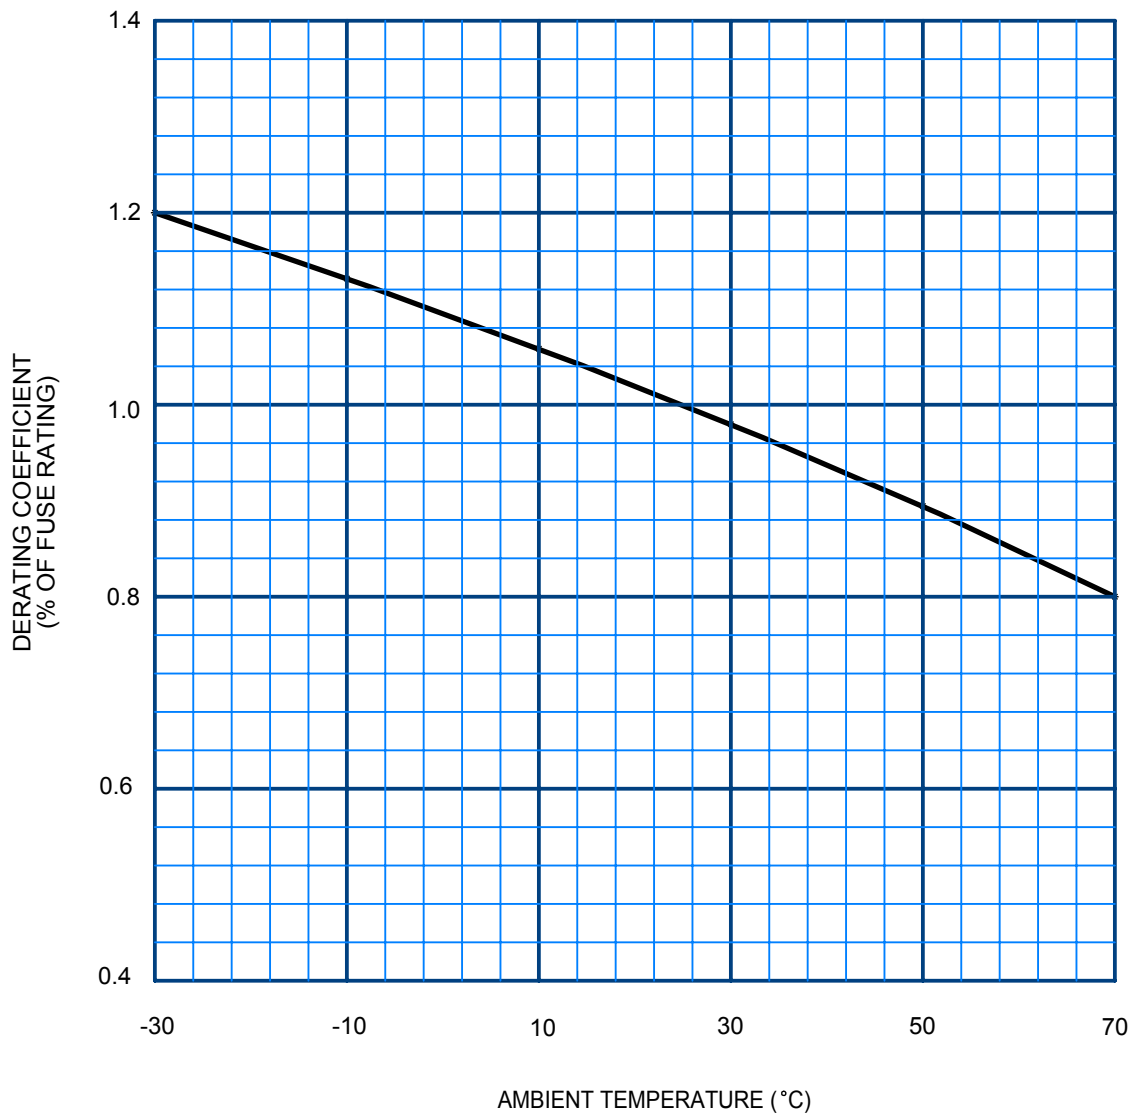

PHOTOVOLTAIC CLASS J FUSE

CAT. NO. HP6J(70-600)

70-600 AMPS 600VDC

AMPERE RATING VS. AMBIENT TEMPERATURE

MERSEN USA NEWBURYPORT-MA, LLC
374 MERRIMAC STREET
NEWBURYPORT, MA 01950

720871

CONTROL NO.: 1421
REV.: A
FOLDER NO.: 13C
DATE: 10-4-11