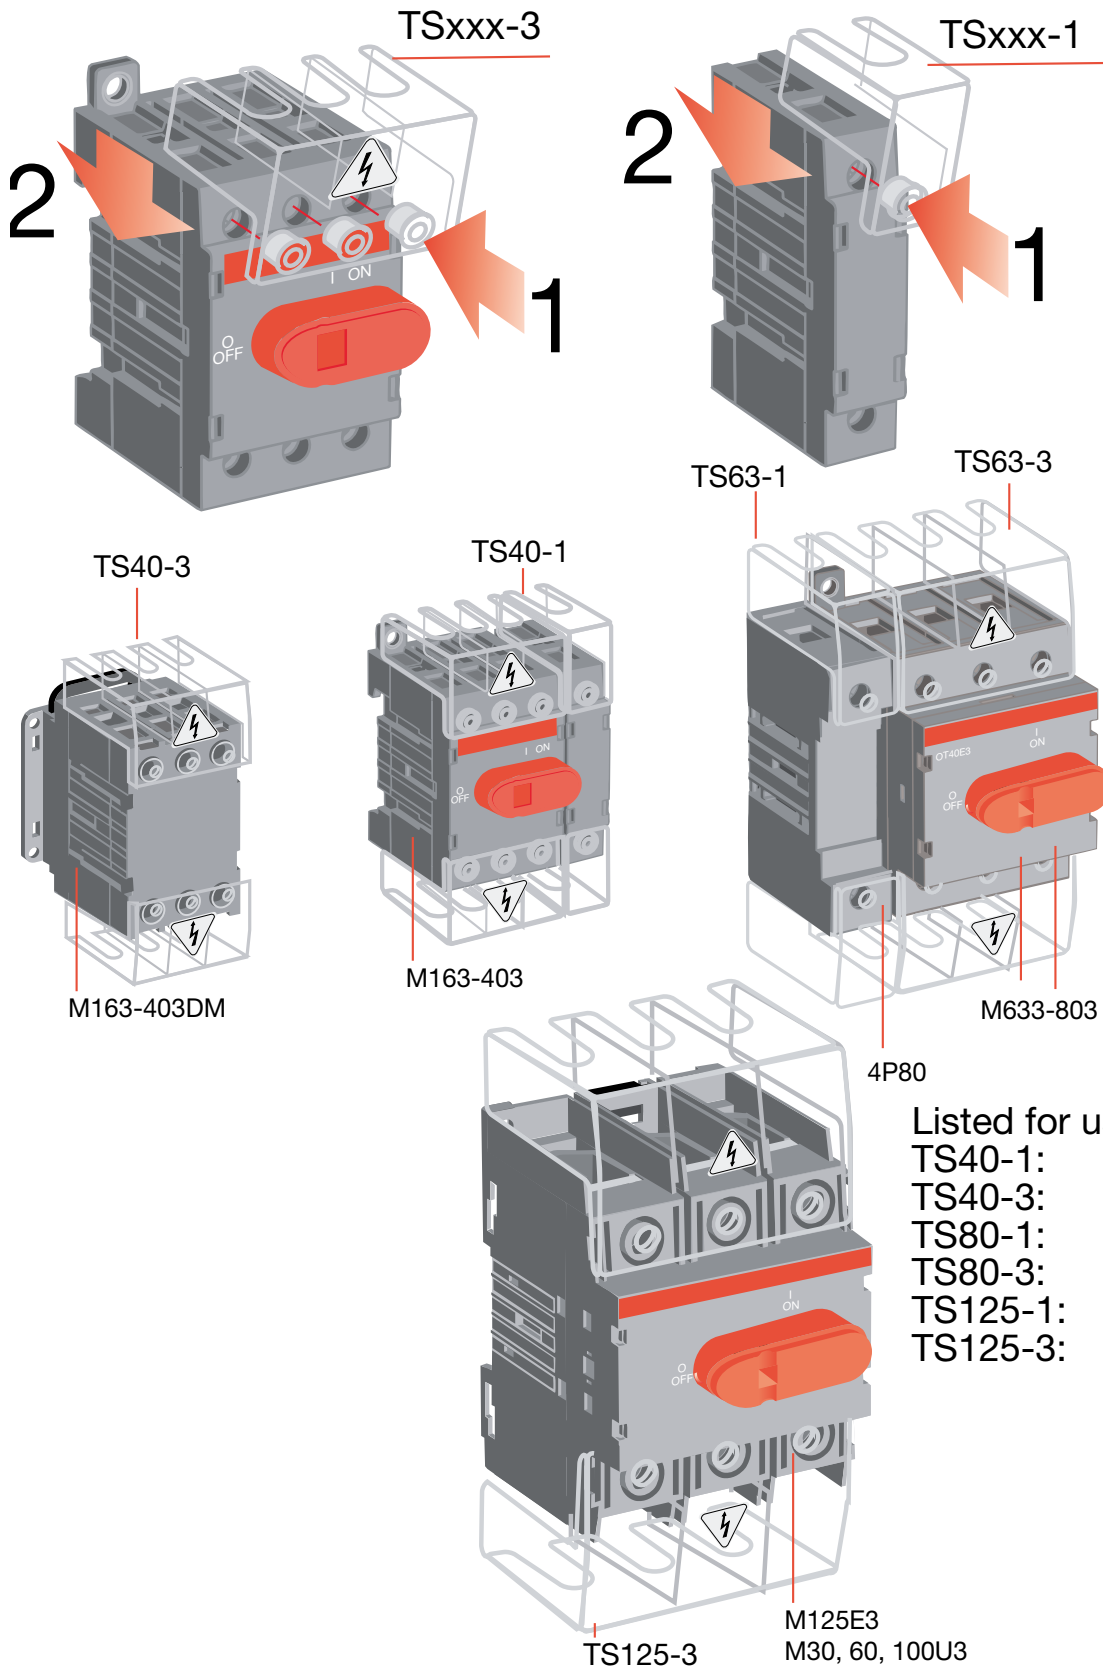

TS40-125 Terminal Shrouds

Document no. 34TS40-125-A

- Listed for use with
- TS40-1: 4P40, NP40
 - TS40-3: M163-403, DM
 - TS80-1: 4P80, NP80
 - TS80-3: M633-803, DM
 - TS125-1: 4P125, NP125
 - TS125-3: M30, 60, 100U, M125, DM