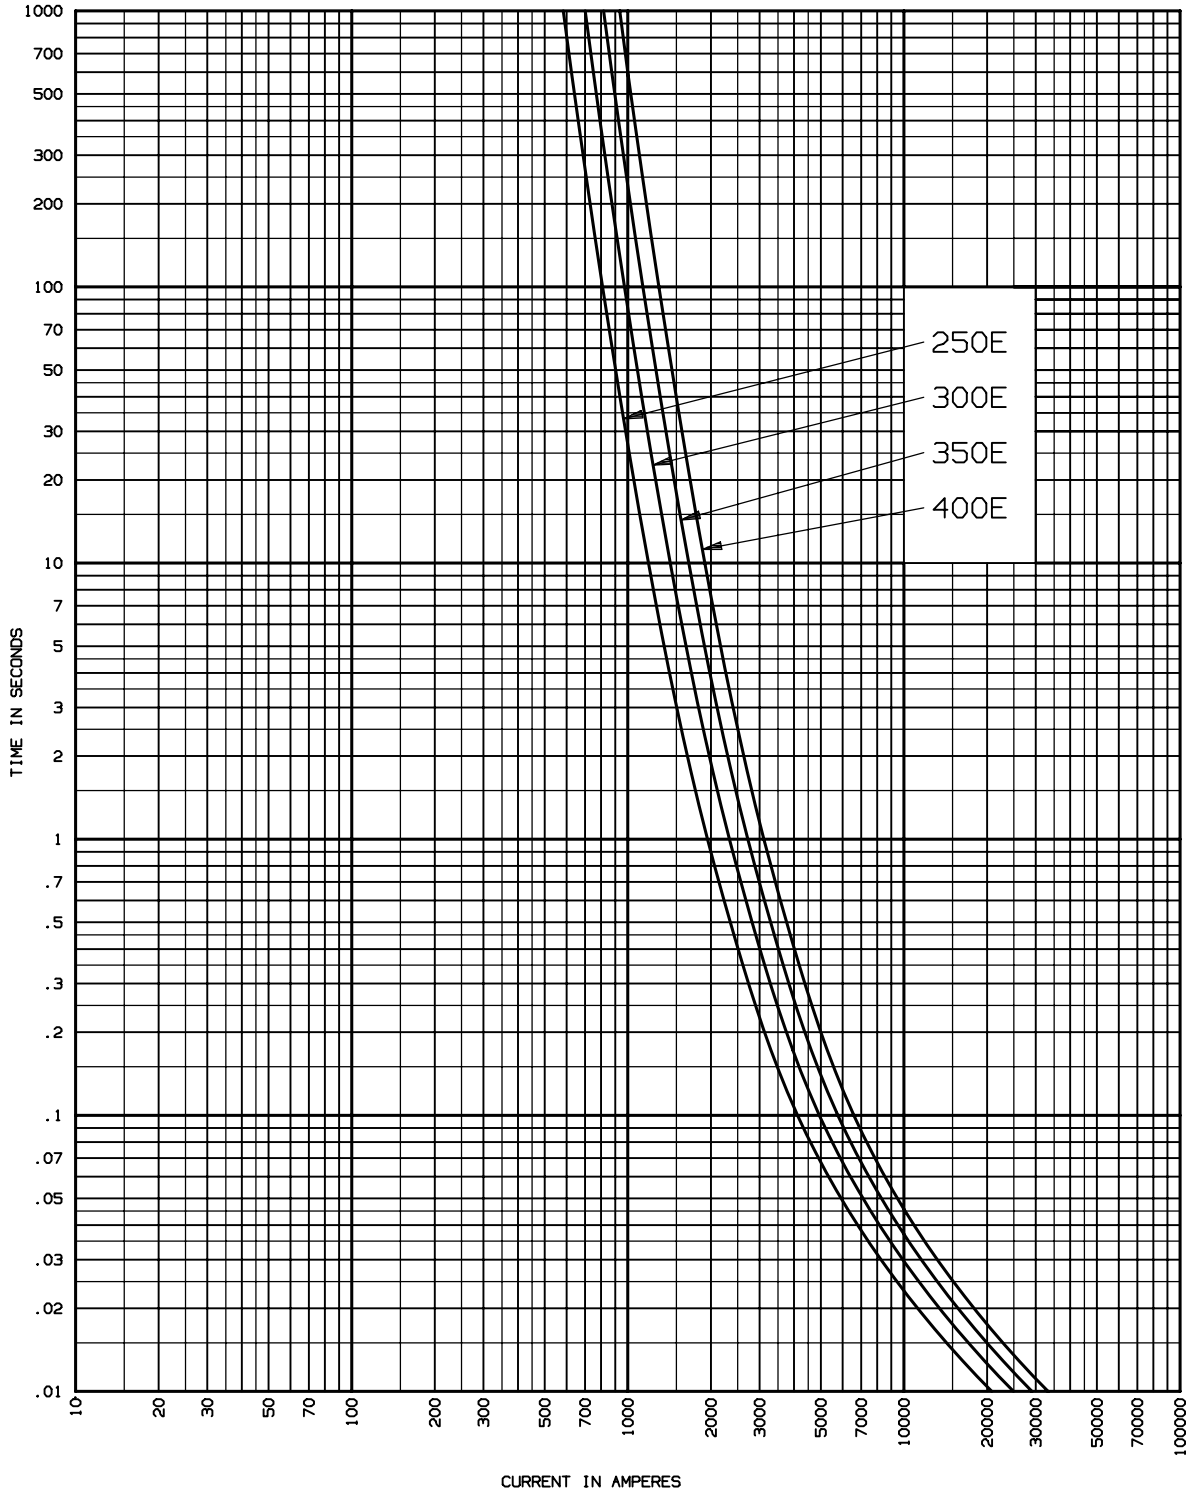

MEDIUM VOLTAGE AMP-TRAP FUSE

CAT. No. A072B2D0R0-(AMP RATING)

250E - 400E AMPS 7.2kV

TOTAL CLEARING TIME CURRENT CURVE

FERRAZ SHAWMUT
NEWBURYPORT, MA 01950

720487

CONTROL NO: 351

REV. -

3-12-03