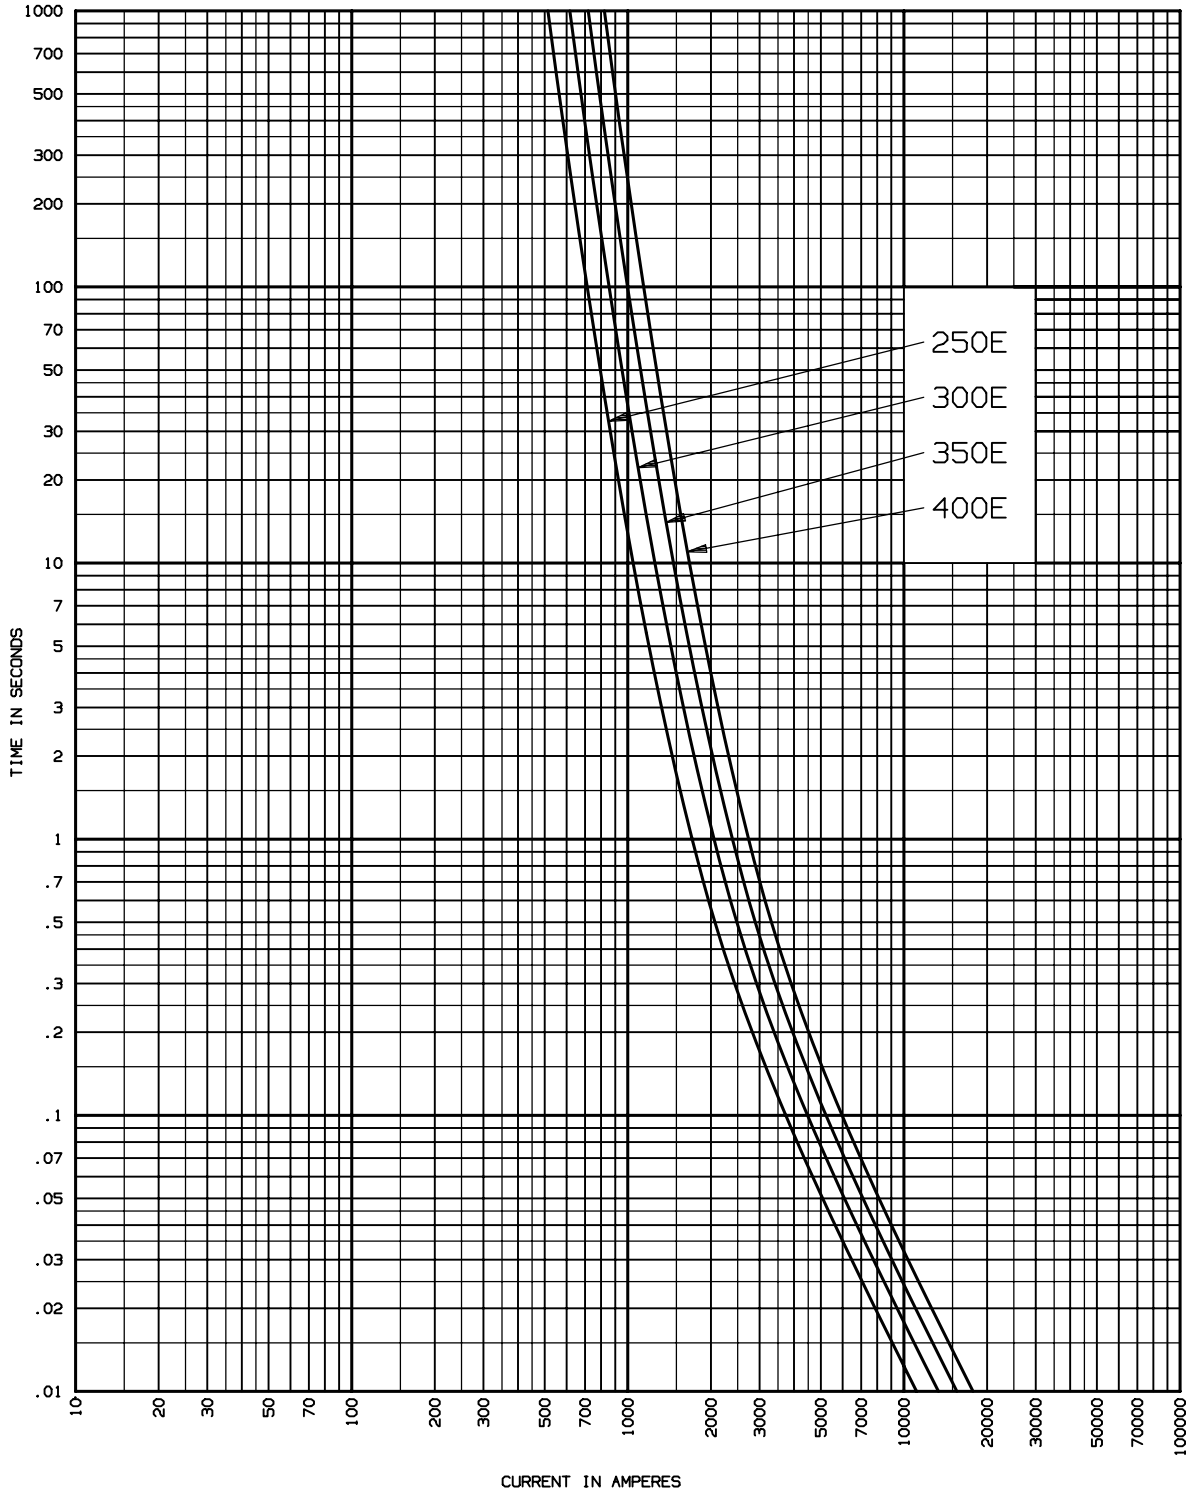

MEDIUM VOLTAGE AMP-TRAP FUSE

CAT. No. A072B2D0R0-(AMP RATING)
250E - 400E AMPS 7.2kV

MINIMUM MELTING TIME CURRENT CURVE

FERRAZ SHAWMUT
NEWBURYPORT, MA 01950

720486

CONTROL NO: 351

REV. -

3-12-03