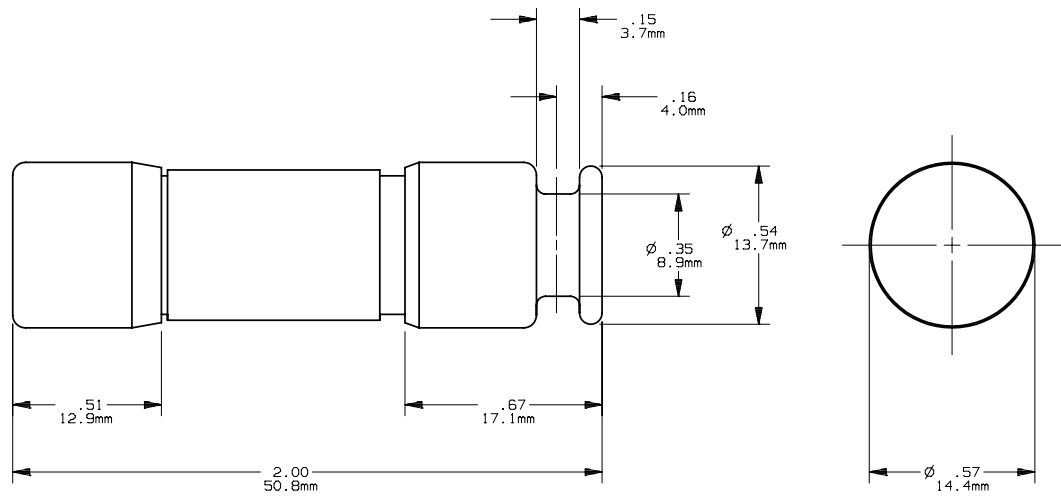

REV	DATE	ECO	DESCRIPTION	BY	CK	APP
F	3-29-06	NA	REDRAWN-WAS ON 16887 REV E REMOVED A2K(35-60)R & A6K(1-60)R	LDB	NA	NA

MERSEN USA NEWBURYPORT-MA, LLC
374 MERRIMAC STREET
NEWBURYPORT, MA 01950

A2K(1-30)R

OUTLINE DIMENSIONS
NOT TO BE USED FOR PRODUCTION

CLASS RK1

16887

1-30A 250V

PRODUCT MANAGER

DESIGN ENGINEER

SIGN:
DATE:

SIGN:
DATE: