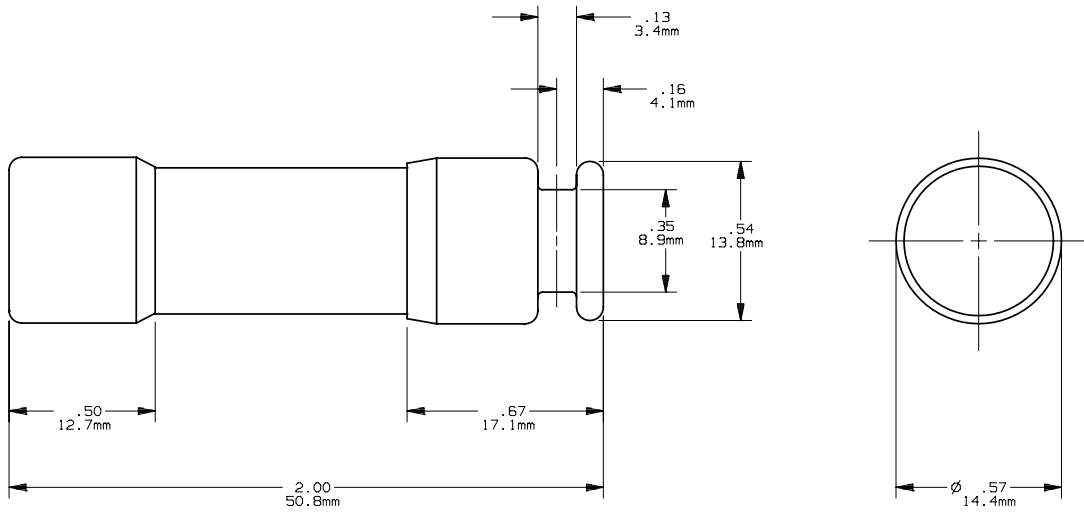

REV	DATE	ECO	DESCRIPTION	BY	CK	APP
H	12-30-09	NA	ADDED (ID) VERSION	LDB	NA	NA

	MERSEN USA NEWBURYPORT-MA, LLC 374 MERRIMAC STREET NEWBURYPORT, MA 01950	
	PRODUCT MANAGER SIGN: DATE:	DESIGN ENGINEER SIGN: DATE:

TR(1/10-30)R(ID)
CLASS RK5
1/10-30A 250V

OUTLINE DIMENSIONS
NOT TO BE USED FOR PRODUCTION
16955