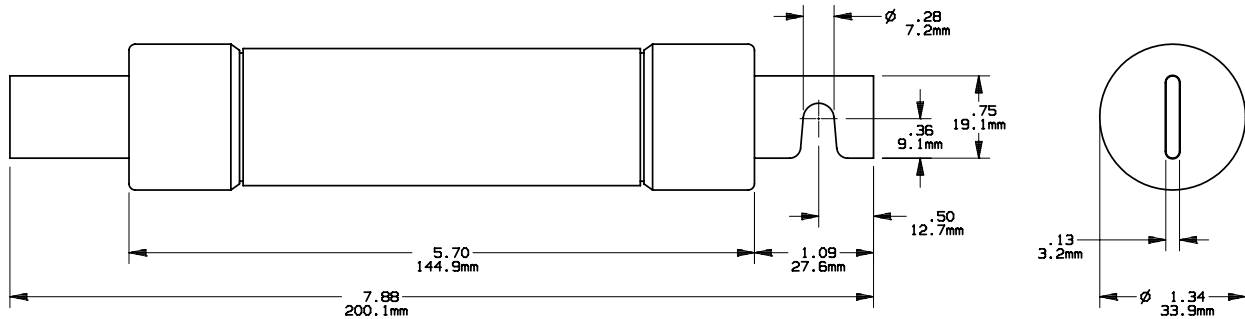

REV	DATE	ECO	DESCRIPTION	BY	CK	APP
B	2-11-08	NA	UPDATED FORMAT AND REDRAWN WAS ON 21457 REV A, REMOVED TRS(125-400)RDC	LDB	NA	(SEE ECO)

 MERSEN USA NEWBURYPORT-MA, LLC 374 MERRIMAC STREET NEWBURYPORT, MA 01950	TRS(70-100)RDC TRI-ONIC CLASS RK5 70-100A 600VDC	OUTLINE DIMENSIONS NOT TO BE USED FOR PRODUCTION
		21457
PRODUCT MANAGER SIGN: DATE:	DESIGN ENGINEER SIGN: DATE:	