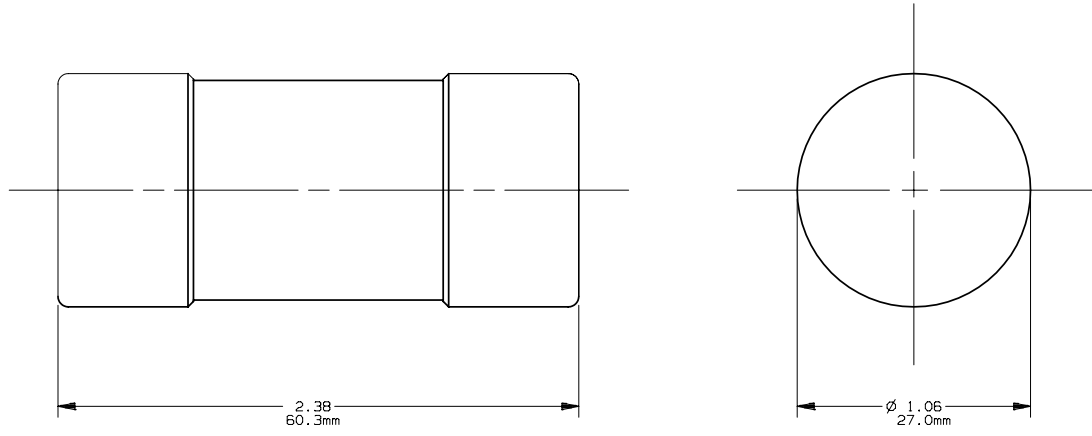

REV	DATE	ECO	DESCRIPTION	BY	CK	APP
E	1-17-06	NA	REDRAWN-WAS ON 13717-1 REV D	LDB	NA	NA

MERSEN USA NEWBURYPORT-MA, LLC  
 374 MERRIMAC STREET  
 NEWBURYPORT, MA 01950

A4J(35-60)

CLASS J

35-60A 600V

OUTLINE DIMENSIONS  
 NOT TO BE USED FOR PRODUCTION