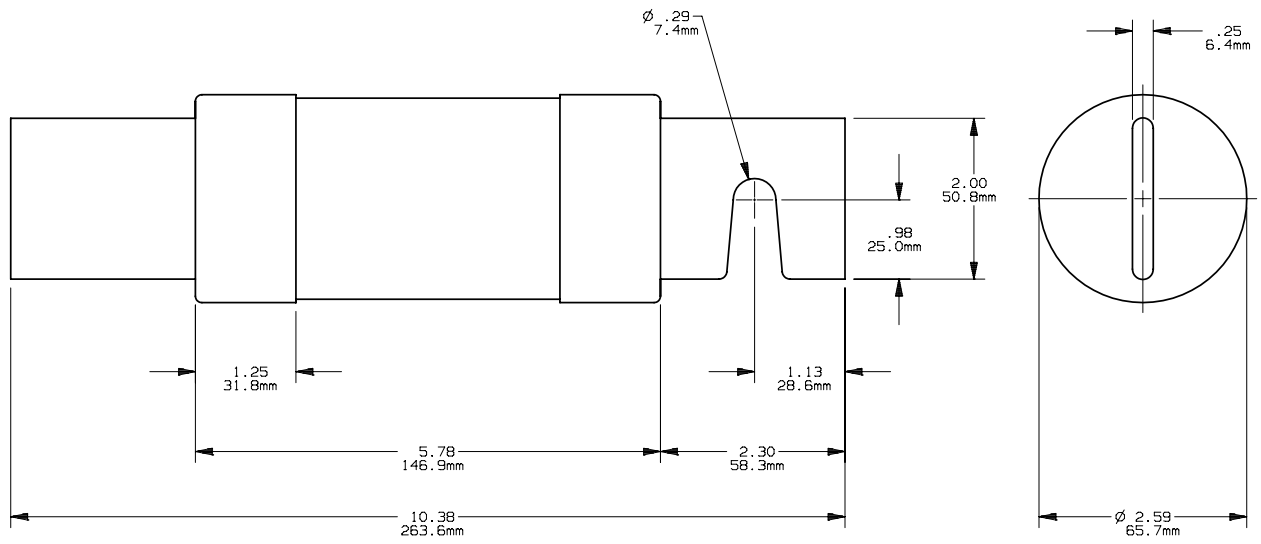

REV	DATE	ECO	DESCRIPTION	BY	CK	APP
F	1-4-10	NA	ADDED "ID" VERSION	LDB	NA	NA

MERSEN USA NEWBURYPORT-MA, LLC
374 MERRIMAC STREET
NEWBURYPORT, MA 01950

TR(450-600)R(ID)
TRIONIC CLASS RK5
450-600A 250V

OUTLINE DIMENSIONS
NOT TO BE USED FOR PRODUCTION

701292

PRODUCT MANAGER
SIGN:
DATE:

DESIGN ENGINEER
SIGN:
DATE: