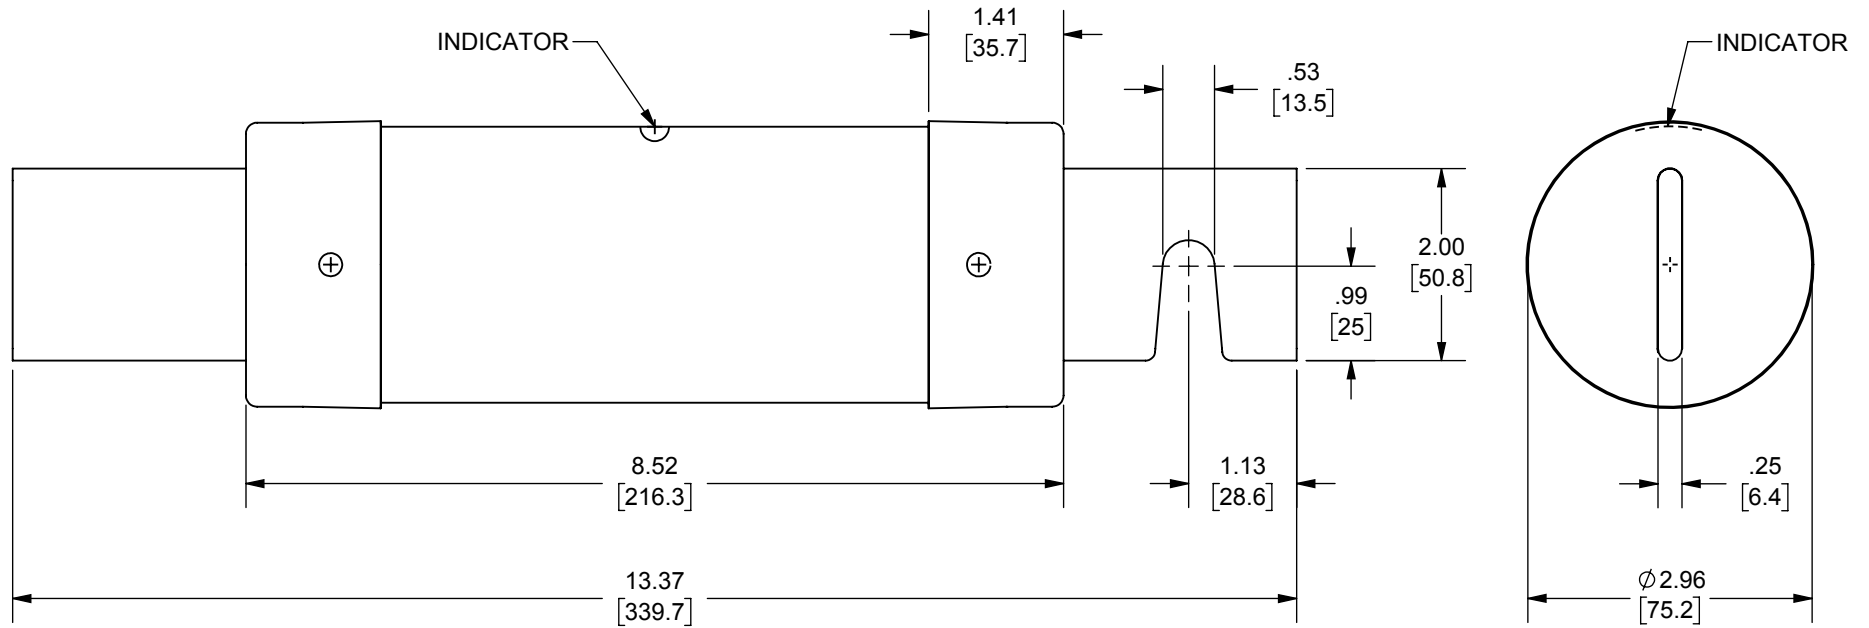

REV.	DATE	ECO	DESCRIPTION	BY	CK	APP
A	10/16/18	N/A	REDRAWN; ADDED A6D(225-400)/600R	GDR	N/A	N/A

DIMENSIONS IN [] ARE MILLIMETERS

MERSEN USA NEWBURYPORT-MA, LLC
374 MERRIMAC STREET
NEWBURYPORT, MA 01950

A6D(450-600)R, A6D(225-400)/600R

OUTLINE DIMENSIONS
NOT TO BE USED FOR PRODUCTION

PRODUCT MANAGER

SIGN: B.KIRKORIAN

DATE: 10/17/18

DESIGN ENGINEER

SIGN: R.BURGE

DATE: 10/22/18

CLASS RK1 TIME DELAY