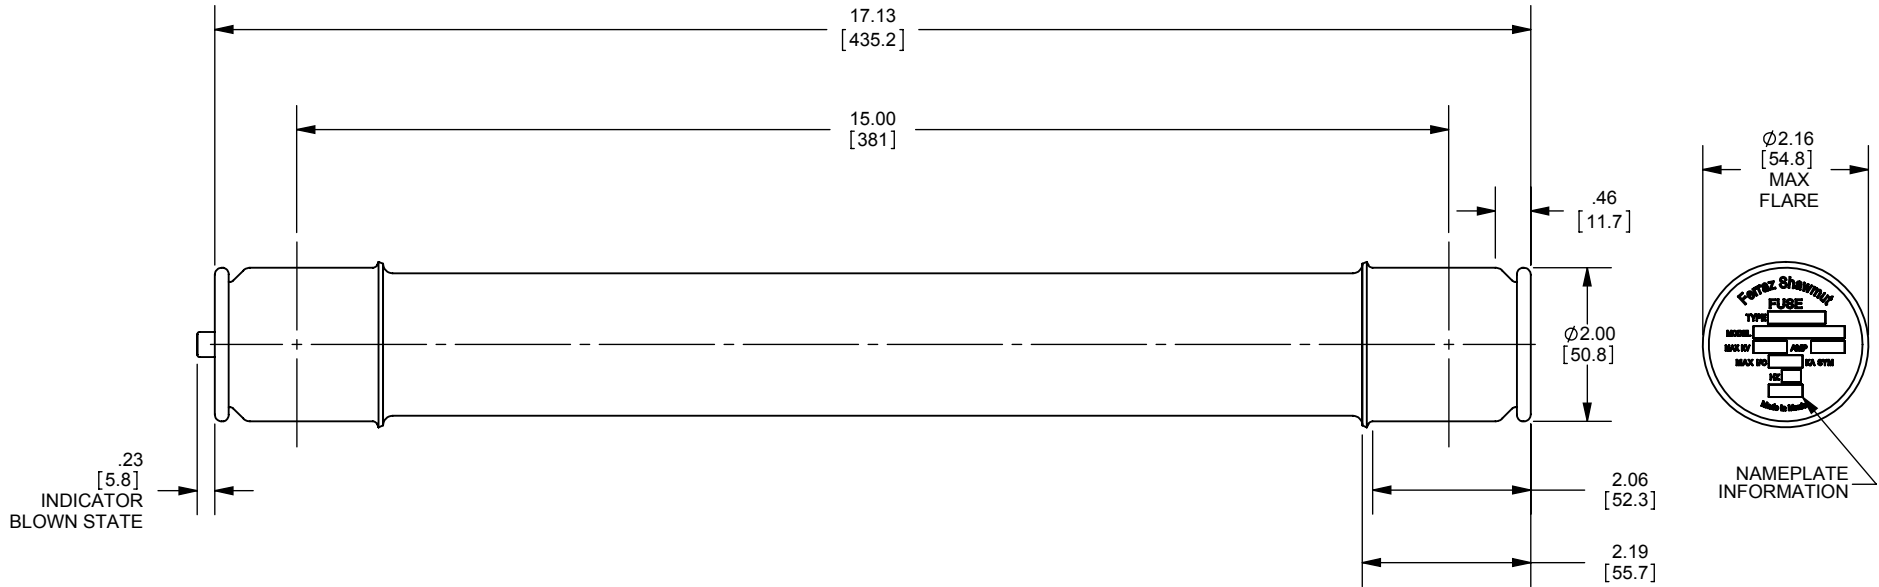

REV.	DATE	ECO	DESCRIPTION	BY	CK	APP
-	7/14/11	N/A	INITIAL RELEASE	RB	N/A	N/A

9F60CMJ002	2A	25.8kV
9F60CMJ001	1A	25.8kV
9F60CMJ905	0.5A	25.8kV
CATALOG NUMBER	AMP RATING	MAX VOLTAGE

DIMENSIONS IN [ ] ARE MILLIMETERS

MERSEN USA NEWBURYPORT-MA, LLC  
374 MERRIMAC STREET  
NEWBURYPORT, MA 01950

MEDIUM VOLTAGE  
POWER DISTRIBUTION FUSE

EJO-1  
0.5-2A 25.8kV

OUTLINE DIMENSIONS  
NOT TO BE USED FOR PRODUCTION

701753

PRODUCT MANAGER