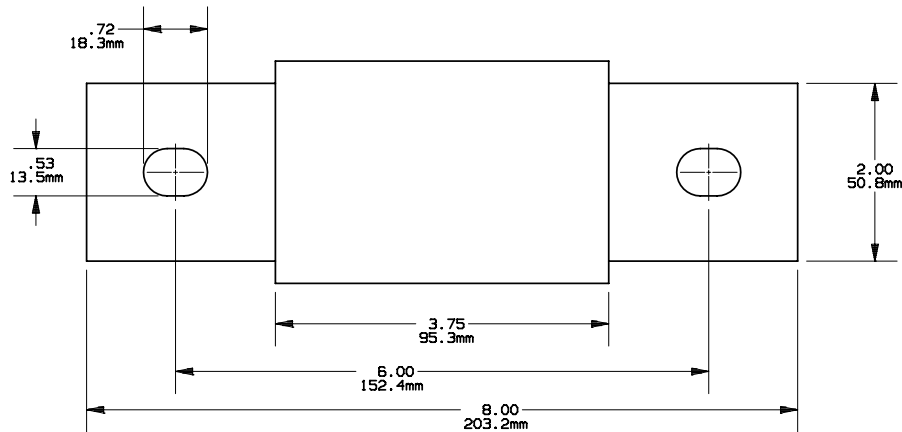

REV	DATE	ECO	DESCRIPTION	BY	CK	APP
-	10-4-11	NA	INITIAL RELEASE	LDB	NA	(SEE ECO)

MERSEN USA NEWBURYPORT-MA, LLC
374 MERRIMAC STREET
NEWBURYPORT, MA 01950

PRODUCT MANAGER

DESIGN ENGINEER

SIGN:

SIGN:

DATE:

DATE:

HP6J(450-600)

PHOTOVOLTAIC FUSE CLASS J

450-600A 600VDC

OUTLINE DIMENSIONS
NOT TO BE USED FOR PRODUCTION

701825