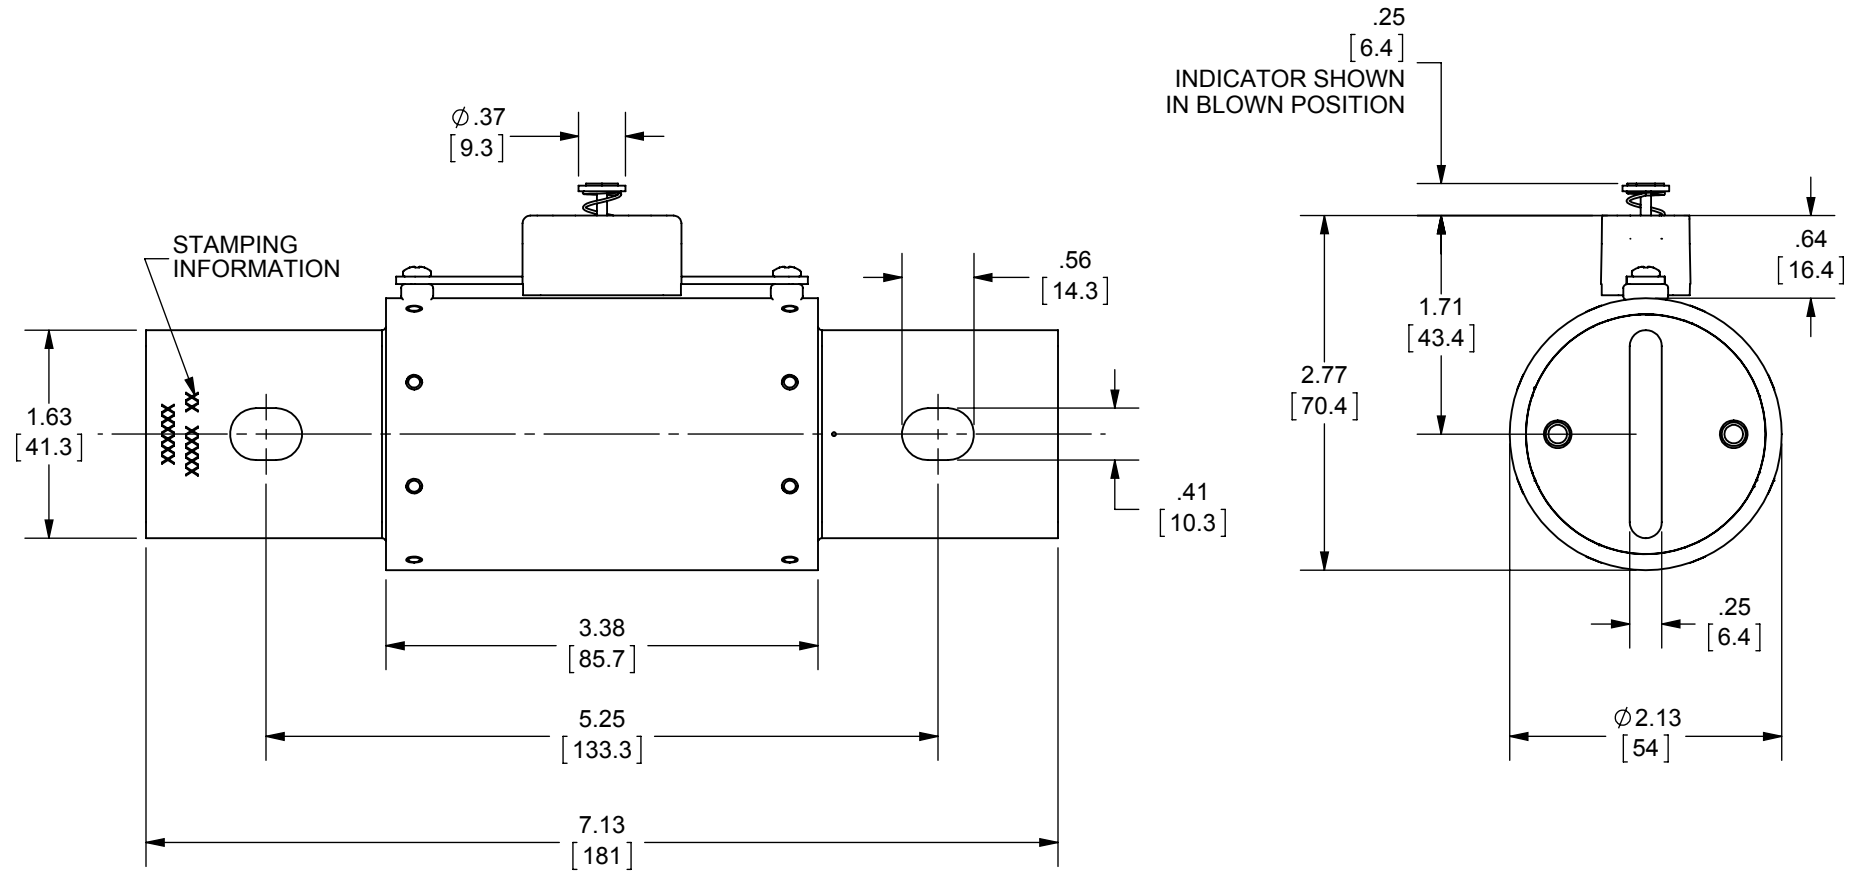

REV.	DATE	ECO	DESCRIPTION	BY	CK	APP
-	12/11/12	19758	INITIAL RELEASE	RB	N/A	N/A

DIMENSIONS IN [] ARE MILLIMETERS

MERSEN USA NEWBURYPORT-MA, LLC
374 MERRIMAC STREET
NEWBURYPORT, MA 01950

HP10J(250-400)EI
PHOTOVOLTAIC FUSE
CLASS J EI
250A - 400A 1000VDC

OUTLINE DIMENSIONS
NOT TO BE USED FOR PRODUCTION

701866

PRODUCT MANAGER

DESIGN ENGINEER

SIGN:

SIGN:

DATE:

DATE: