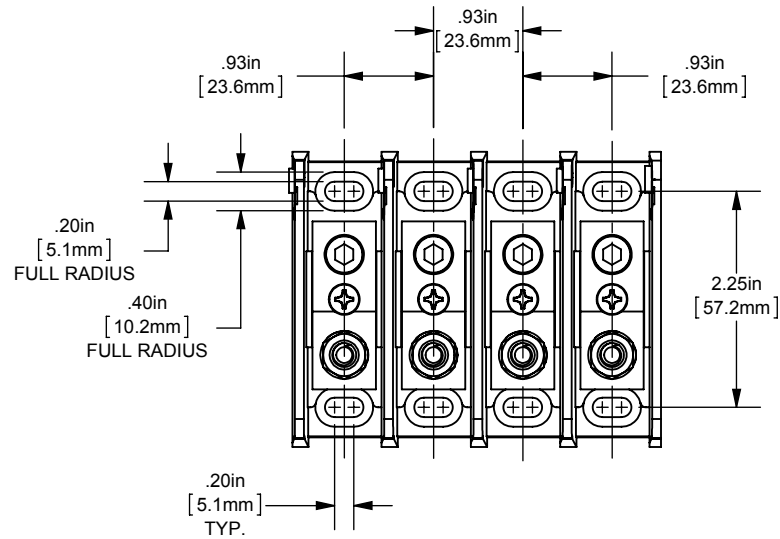

REV.	DATE	ECO	DESCRIPTION	BY	CK	APP
-	8/13/2013	NA	INITIAL RELEASE	LDB		NA

DIMENSIONS IN [ ] ARE MILLIMETERS

MERSEN USA NEWBURYPORT-MA, LLC
374 MERRIMAC STREET
NEWBURYPORT, MA 01950

MPDB6314(0, 1, 2, 3, 4)

PDB- ADDER, 1 TO 4 POLE

(1) 2/0-14 X (1) 1/4-20x5/8 STUD ALUMINUM

OUTLINE DIMENSIONS
NOT TO BE USED FOR PRODUCTION

701924

PRODUCT MANAGER

SIGN:

DATE:

DESIGN ENGINEER

SIGN:

DATE: