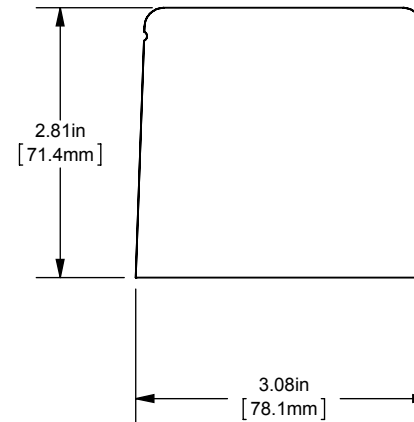

REV.	DATE	ECO	DESCRIPTION	BY	CK	APP
-	8/13/2013	NA	INITIAL RELEASE	LDB		NA

DIMENSIONS IN [ ] ARE MILLIMETERS

MERSEN USA NEWBURYPORT-MA, LLC
374 MERRIMAC STREET
NEWBURYPORT, MA 01950

MPDB6314(0, 1, 2, 3, 4)

PDB- ADDER, 1 TO 4 POLE

(1) 2/0-14 X (1) 1/4-20x5/8 STUD ALUMINUM

OUTLINE DIMENSIONS
NOT TO BE USED FOR PRODUCTION

701924

PRODUCT MANAGER

SIGN:

DATE:

DESIGN ENGINEER

SIGN:

DATE: