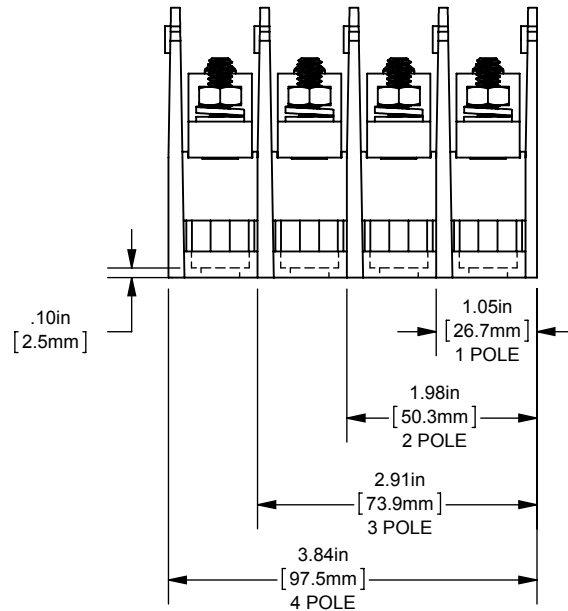

REV.	DATE	ECO	DESCRIPTION	BY	CK	APP
-	8/13/2013	NA	INITIAL RELEASE	LDB		NA

DIMENSIONS IN [ ] ARE MILLIMETERS

MERSEN USA NEWBURYPORT-MA, LLC
374 MERRIMAC STREET
NEWBURYPORT, MA 01950

MPDB6314(0, 1, 2, 3, 4)

PDB- ADDER, 1 TO 4 POLE

(1) 2/0-14 X (1) 1/4-20x5/8 STUD ALUMINUM

OUTLINE DIMENSIONS
NOT TO BE USED FOR PRODUCTION

701924

PRODUCT MANAGER

SIGN:

DATE:

DESIGN ENGINEER

SIGN:

DATE: