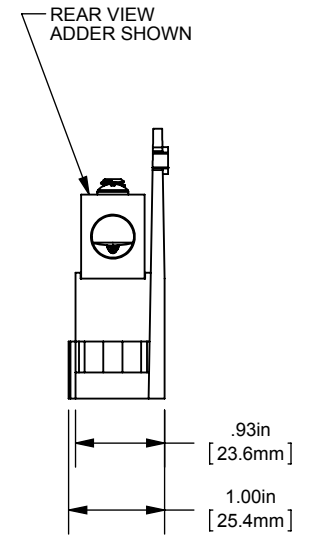

REV.	DATE	ECO	DESCRIPTION	BY	CK	APP
-	8/13/2013	NA	INITIAL RELEASE	LDB		NA

DIMENSIONS IN [ ] ARE MILLIMETERS

MERSEN USA NEWBURYPORT-MA, LLC
374 MERRIMAC STREET
NEWBURYPORT, MA 01950

MPDB6314(0, 1, 2, 3, 4)

PDB- ADDER, 1 TO 4 POLE

(1) 2/0-14 X (1) 1/4-20x5/8 STUD ALUMINUM

OUTLINE DIMENSIONS
NOT TO BE USED FOR PRODUCTION

701924

PRODUCT MANAGER

SIGN:

DATE:

DESIGN ENGINEER

SIGN:

DATE: