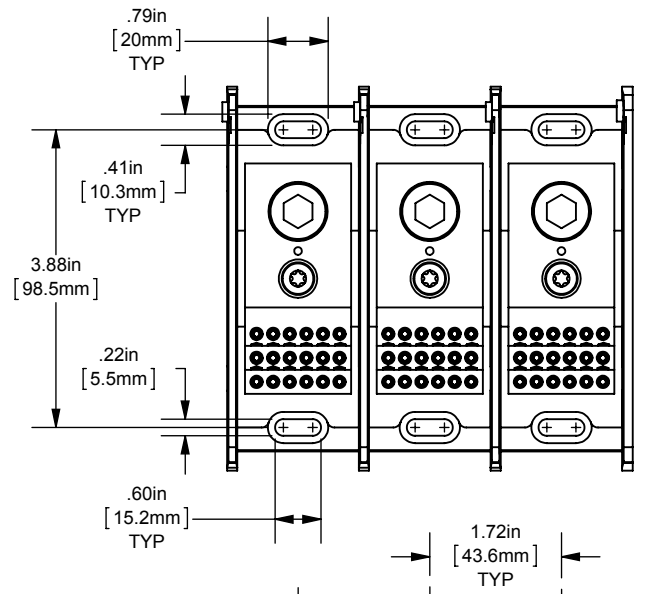

REV.	DATE	ECO	DESCRIPTION	BY	CK	APP
-	8/23/2013	N/A	INITIAL RELEASE	GDR	N/A	N/A

BACK VIEW
ADDER
(MPDB66490)
SHOWN

DIMENSIONS IN [ ] ARE MILLIMETERS

MERSEN USA NEWBURYPORT-MA, LLC
374 MERRIMAC STREET
NEWBURYPORT, MA 01950

MPDB(66490,66491,66492,66493)
PDB 1-3P,ADDER COPPER INTERMEDIATE

OUTLINE DIMENSIONS
NOT TO BE USED FOR PRODUCTION

PRODUCT MANAGER
SIGN:
DATE:

DESIGN ENGINEER
SIGN:
DATE: (SEE ECO)

(1) 500-4 X (18) 10-14

701930