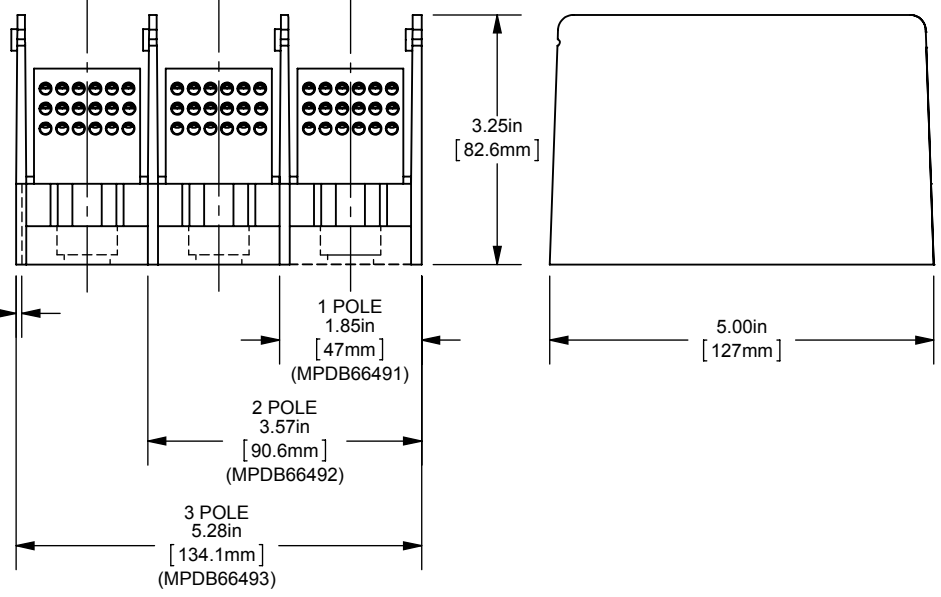

REV.	DATE	ECO	DESCRIPTION	BY	CK	APP
-	8/23/2013	N/A	INITIAL RELEASE	GDR	N/A	N/A

BACK VIEW
ADDER
(MPDB66490)
SHOWN

DIMENSIONS IN [ ] ARE MILLIMETERS

MERSEN USA NEWBURYPORT-MA, LLC
374 MERRIMAC STREET
NEWBURYPORT, MA 01950

MPDB(66490,66491,66492,66493)
PDB 1-3P,ADDER COPPER INTERMEDIATE

OUTLINE DIMENSIONS
NOT TO BE USED FOR PRODUCTION

PRODUCT MANAGER
SIGN:
DATE:

DESIGN ENGINEER
SIGN:
DATE: (SEE ECO)

(1) 500-4 X (18) 10-14

701930