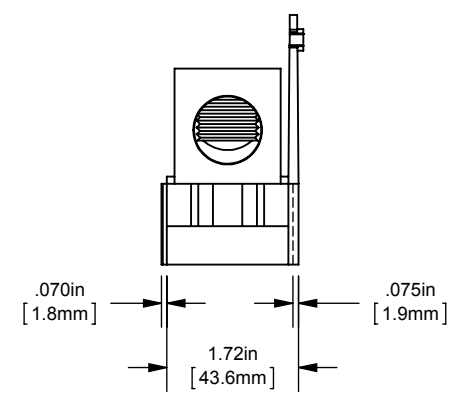

REV.	DATE	ECO	DESCRIPTION	BY	CK	APP
-	8/23/2013	N/A	INITIAL RELEASE	GDR	N/A	N/A

BACK VIEW
ADDER
(MPDB66490)
SHOWN

DIMENSIONS IN [ ] ARE MILLIMETERS

MERSEN USA NEWBURYPORT-MA, LLC
374 MERRIMAC STREET
NEWBURYPORT, MA 01950

MPDB(66490,66491,66492,66493)
PDB 1-3P,ADDER COPPER INTERMEDIATE

OUTLINE DIMENSIONS
NOT TO BE USED FOR PRODUCTION

PRODUCT MANAGER
SIGN:
DATE:

DESIGN ENGINEER
SIGN:
DATE: (SEE ECO)

(1) 500-4 X (18) 10-14

701930