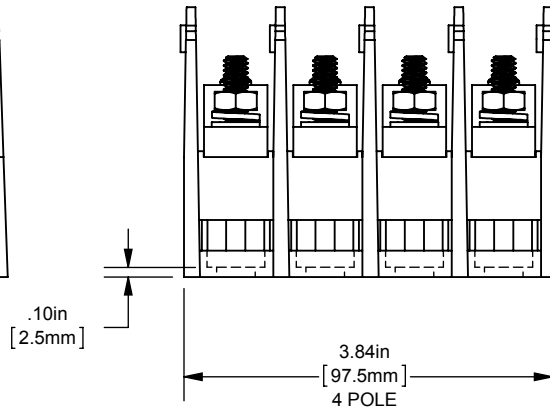

REV.	DATE	ECO	DESCRIPTION	BY	CK	APP
-	8/23/2013	NA	INITIAL RELEASE	LDB	NA	NA

DIMENSIONS IN [ ] ARE MILLIMETERS

MERSEN USA NEWBURYPORT-MA, LLC
374 MERRIMAC STREET
NEWBURYPORT, MA 01950

MPDB62144

PDB -4 POLES

(1) 2/0-14 X (1) 1/4-20 X 5/8 STUD COPPER

OUTLINE DIMENSIONS
NOT TO BE USED FOR PRODUCTION

701957

PRODUCT MANAGER

SIGN:

DATE:

DESIGN ENGINEER

SIGN:

DATE: