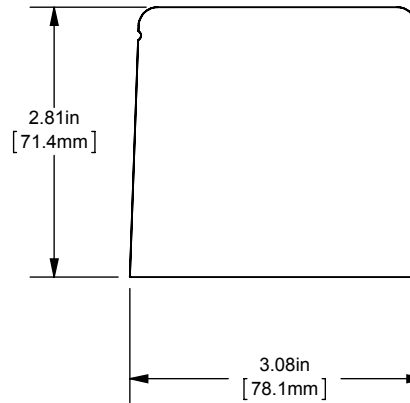

REV.	DATE	ECO	DESCRIPTION	BY	CK	APP
-	8/23/2013	NA	INITIAL RELEASE	LDB	NA	NA

DIMENSIONS IN [ ] ARE MILLIMETERS

MERSEN USA NEWBURYPORT-MA, LLC
374 MERRIMAC STREET
NEWBURYPORT, MA 01950

MPDB62144

PDB -4 POLES

(1) 2/0-14 X (1) 1/4-20 X 5/8 STUD COPPER

OUTLINE DIMENSIONS
NOT TO BE USED FOR PRODUCTION

701957

PRODUCT MANAGER

SIGN:

DATE:

DESIGN ENGINEER

SIGN:

DATE: