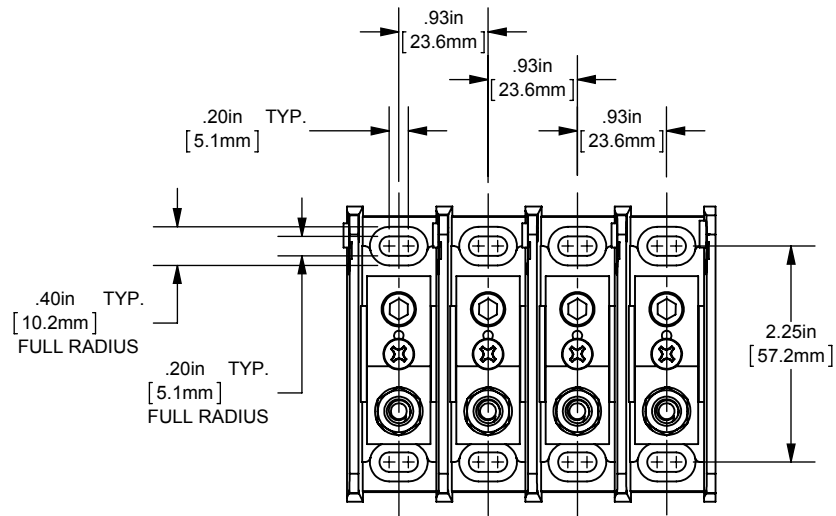

REV.	DATE	ECO	DESCRIPTION	BY	CK	APP
-	8/23/2013	NA	INITIAL RELEASE	LDB	NA	NA

DIMENSIONS IN [ ] ARE MILLIMETERS

MERSEN USA NEWBURYPORT-MA, LLC
374 MERRIMAC STREET
NEWBURYPORT, MA 01950

MPDB62144

PDB -4 POLES

(1) 2/0-14 X (1) 1/4-20 X 5/8 STUD COPPER

OUTLINE DIMENSIONS
NOT TO BE USED FOR PRODUCTION

701957

PRODUCT MANAGER

SIGN:

DATE:

DESIGN ENGINEER

SIGN:

DATE: