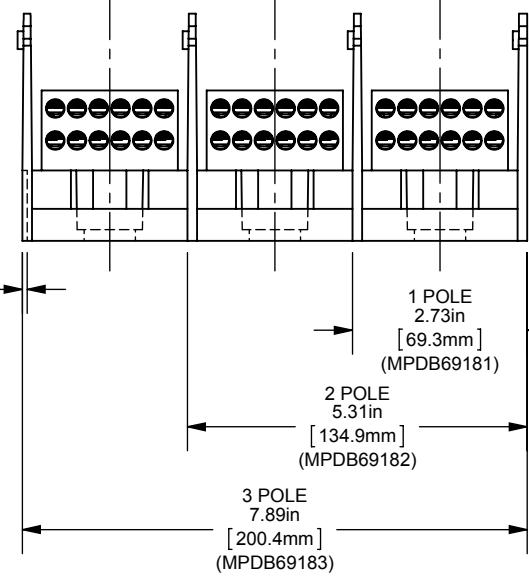

REV.	DATE	ECO	DESCRIPTION	BY	CK	APP
-	9/20/2013	N/A	INITIAL RELEASE	GDR	N/A	N/A

BACK VIEW
ADDER
(MPDB69180)
SHOWN

DIMENSIONS IN [ ] ARE MILLIMETERS

MERSEN USA NEWBURYPORT-MA, LLC
374 MERRIMAC STREET
NEWBURYPORT, MA 01950

MPDB(69180, 69181, 69182, 69183)

PDB 1-3P, ADDER ALUMINUM LARGE

(2) 4-14 X (12) 4-14

OUTLINE DIMENSIONS
NOT TO BE USED FOR PRODUCTION

702019

PRODUCT MANAGER
SIGN:
DATE:

DESIGN ENGINEER
SIGN:
DATE: (SEE ECO)