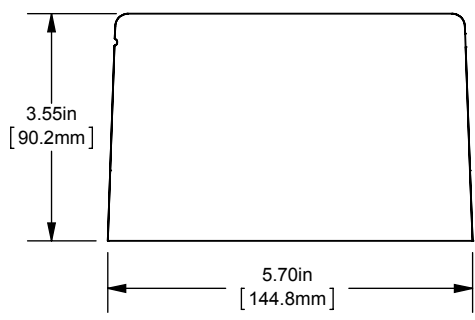

REV.	DATE	ECO	DESCRIPTION	BY	CK	APP
-	9/20/2013	N/A	INITIAL RELEASE	GDR	N/A	N/A

BACK VIEW
ADDER
(MPDB69180)
SHOWN

DIMENSIONS IN [ ] ARE MILLIMETERS

MERSEN USA NEWBURYPORT-MA, LLC
374 MERRIMAC STREET
NEWBURYPORT, MA 01950

MPDB(69180, 69181, 69182, 69183)

PDB 1-3P, ADDER ALUMINUM LARGE

(2) 4-14 X (12) 4-14

OUTLINE DIMENSIONS
NOT TO BE USED FOR PRODUCTION

702019

PRODUCT MANAGER
SIGN:
DATE:

DESIGN ENGINEER
SIGN:
DATE: (SEE ECO)