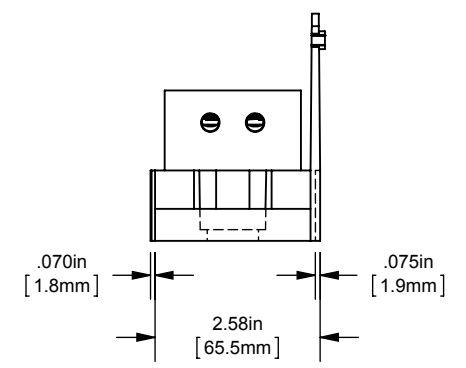

REV.	DATE	ECO	DESCRIPTION	BY	CK	APP
-	9/20/2013	N/A	INITIAL RELEASE	GDR	N/A	N/A

BACK VIEW
ADDER
(MPDB69180)
SHOWN

DIMENSIONS IN [ ] ARE MILLIMETERS

MERSEN USA NEWBURYPORT-MA, LLC
374 MERRIMAC STREET
NEWBURYPORT, MA 01950

MPDB(69180, 69181, 69182, 69183)

PDB 1-3P, ADDER ALUMINUM LARGE

(2) 4-14 X (12) 4-14

OUTLINE DIMENSIONS
NOT TO BE USED FOR PRODUCTION

702019

PRODUCT MANAGER
SIGN:
DATE:

DESIGN ENGINEER
SIGN:
DATE: (SEE ECO)