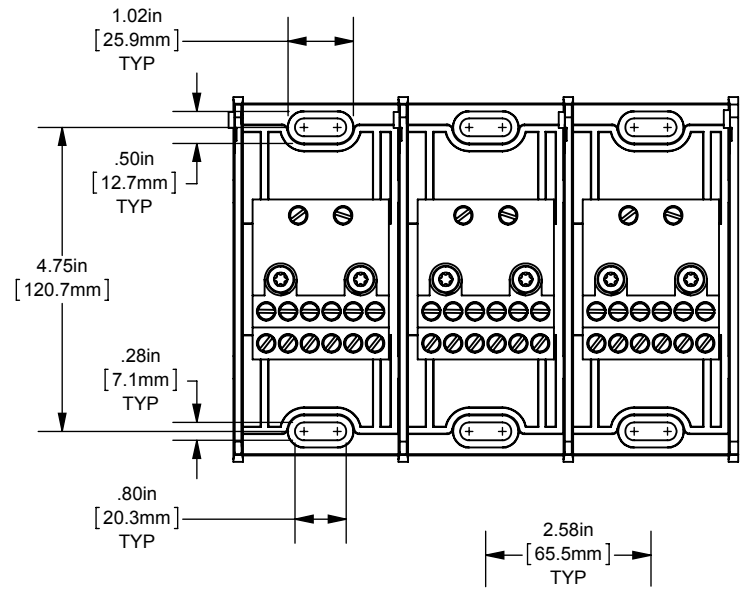

REV.	DATE	ECO	DESCRIPTION	BY	CK	APP
-	9/20/2013	N/A	INITIAL RELEASE	GDR	N/A	N/A

BACK VIEW
ADDER
(MPDB69180)
SHOWN

DIMENSIONS IN [ ] ARE MILLIMETERS

MERSEN USA NEWBURYPORT-MA, LLC
374 MERRIMAC STREET
NEWBURYPORT, MA 01950

MPDB(69180, 69181, 69182, 69183)

PDB 1-3P, ADDER ALUMINUM LARGE

(2) 4-14 X (12) 4-14

OUTLINE DIMENSIONS
NOT TO BE USED FOR PRODUCTION

702019

PRODUCT MANAGER
SIGN:
DATE:

DESIGN ENGINEER
SIGN:
DATE: (SEE ECO)