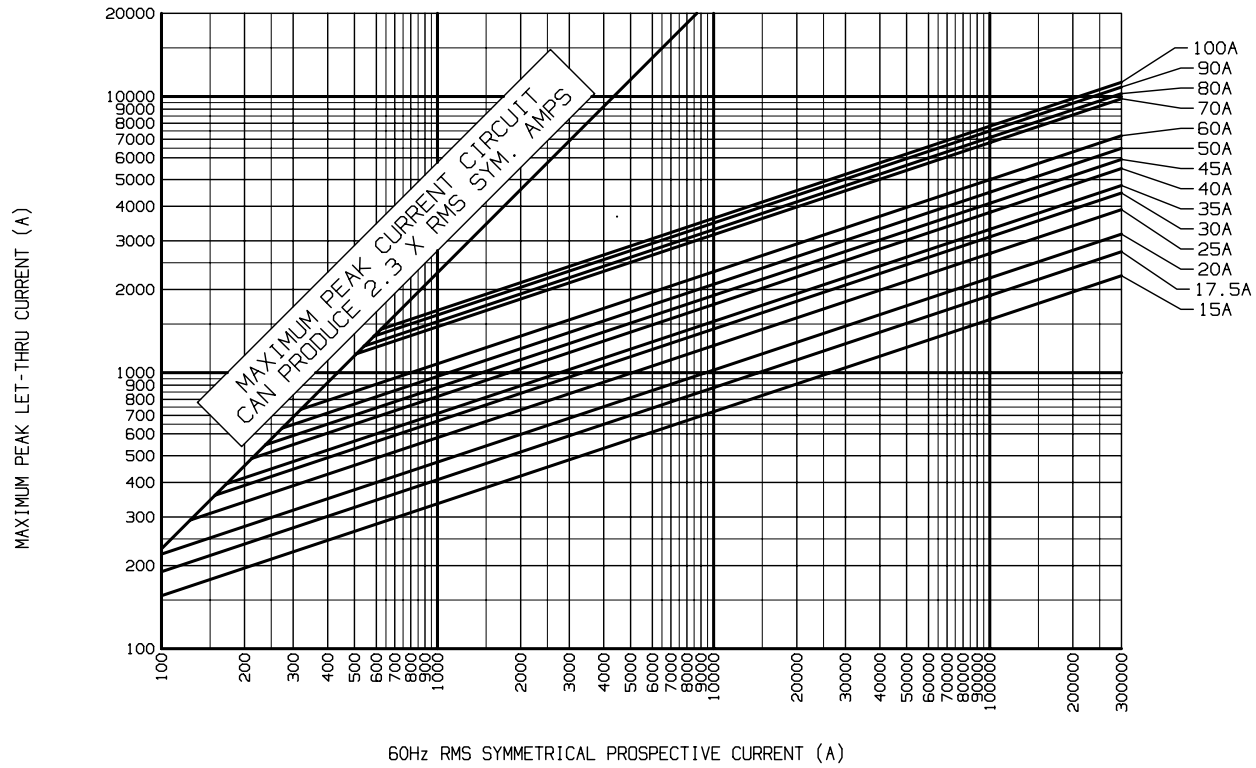

HIGH SPEED CLASS J FUSE

CAT. No. HSJ(15 THRU 100)  
(15-100) AMPS 600VAC

PEAK LET-THRU CURVE

FERRAZ SHAWMUT  
NEWBURYPORT, MA 01950

720446

CONTROL NO: 409

REV. A

5-9-03