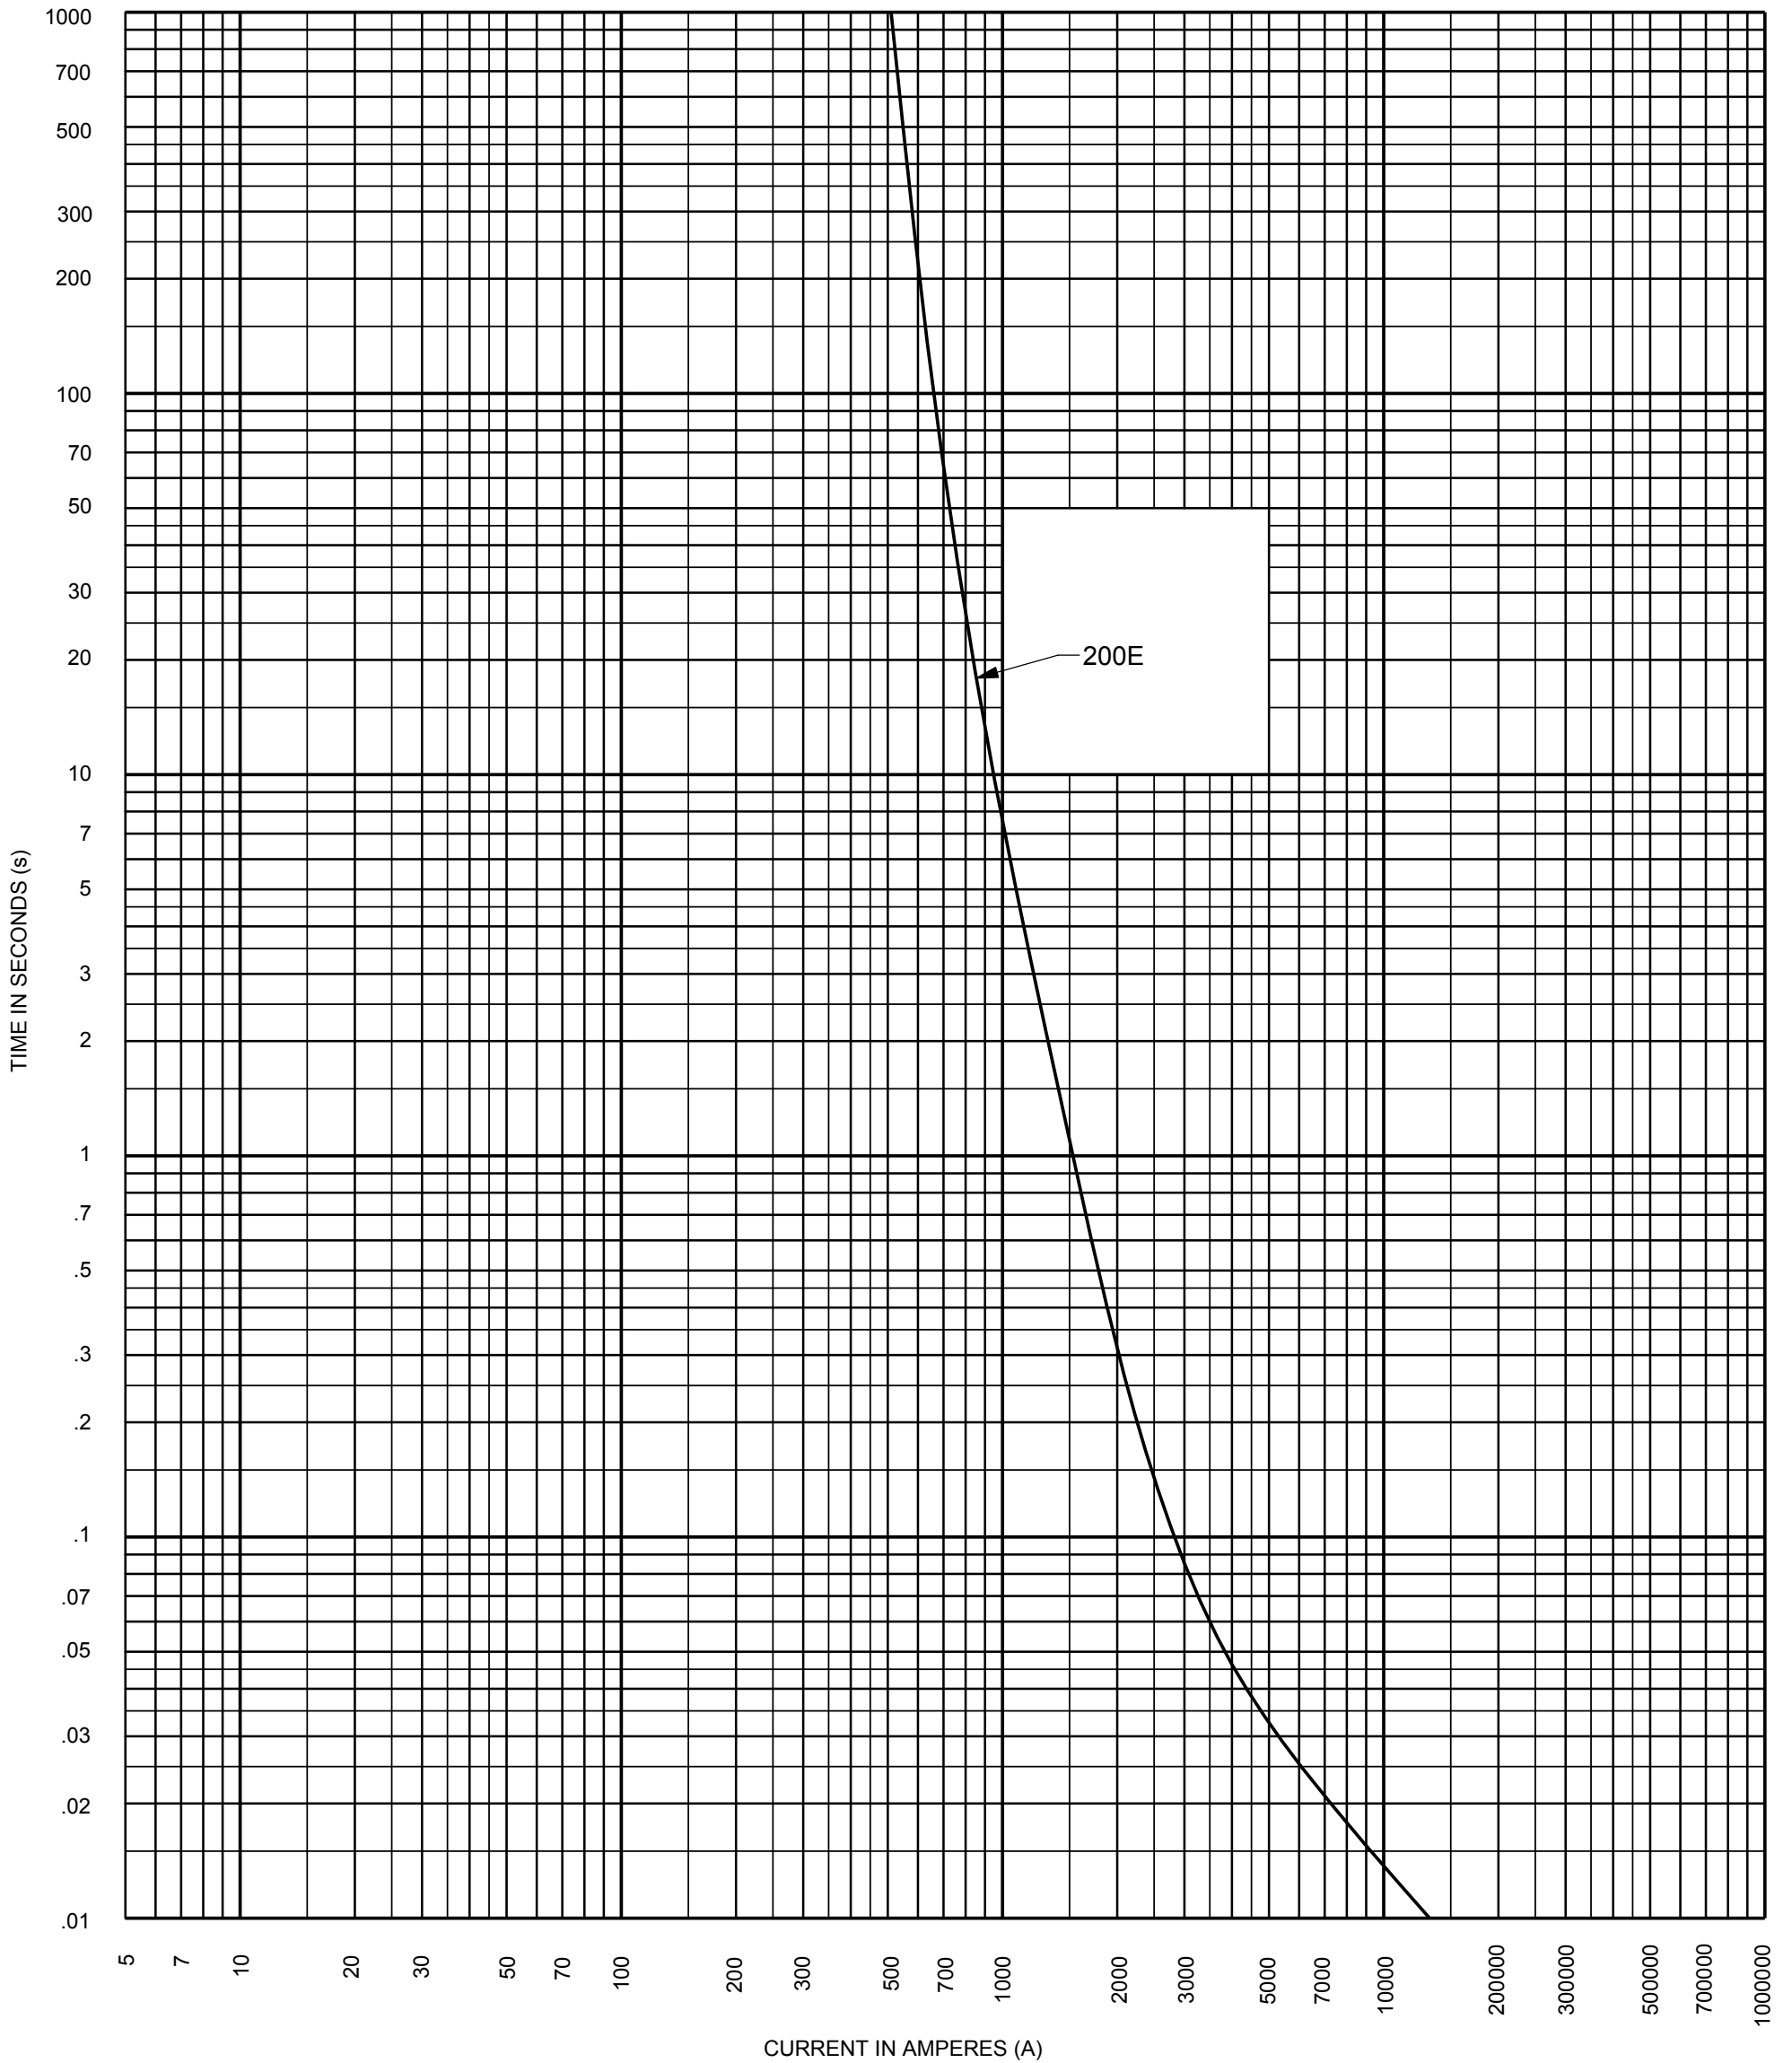

MEDIUM VOLTAGE AMP-TRAP FUSE

A155B2D0R0-200E

BOLT-IN 15.5KV

TOTAL CLEARING TIME CURRENT CURVE

FERRAZ SHAWMUT
NEWBURYPORT, MA 01950

720794

CONTROL NO.: 859
REV.: -
FOLDER NO.: 5C
DATE: 1-3-06