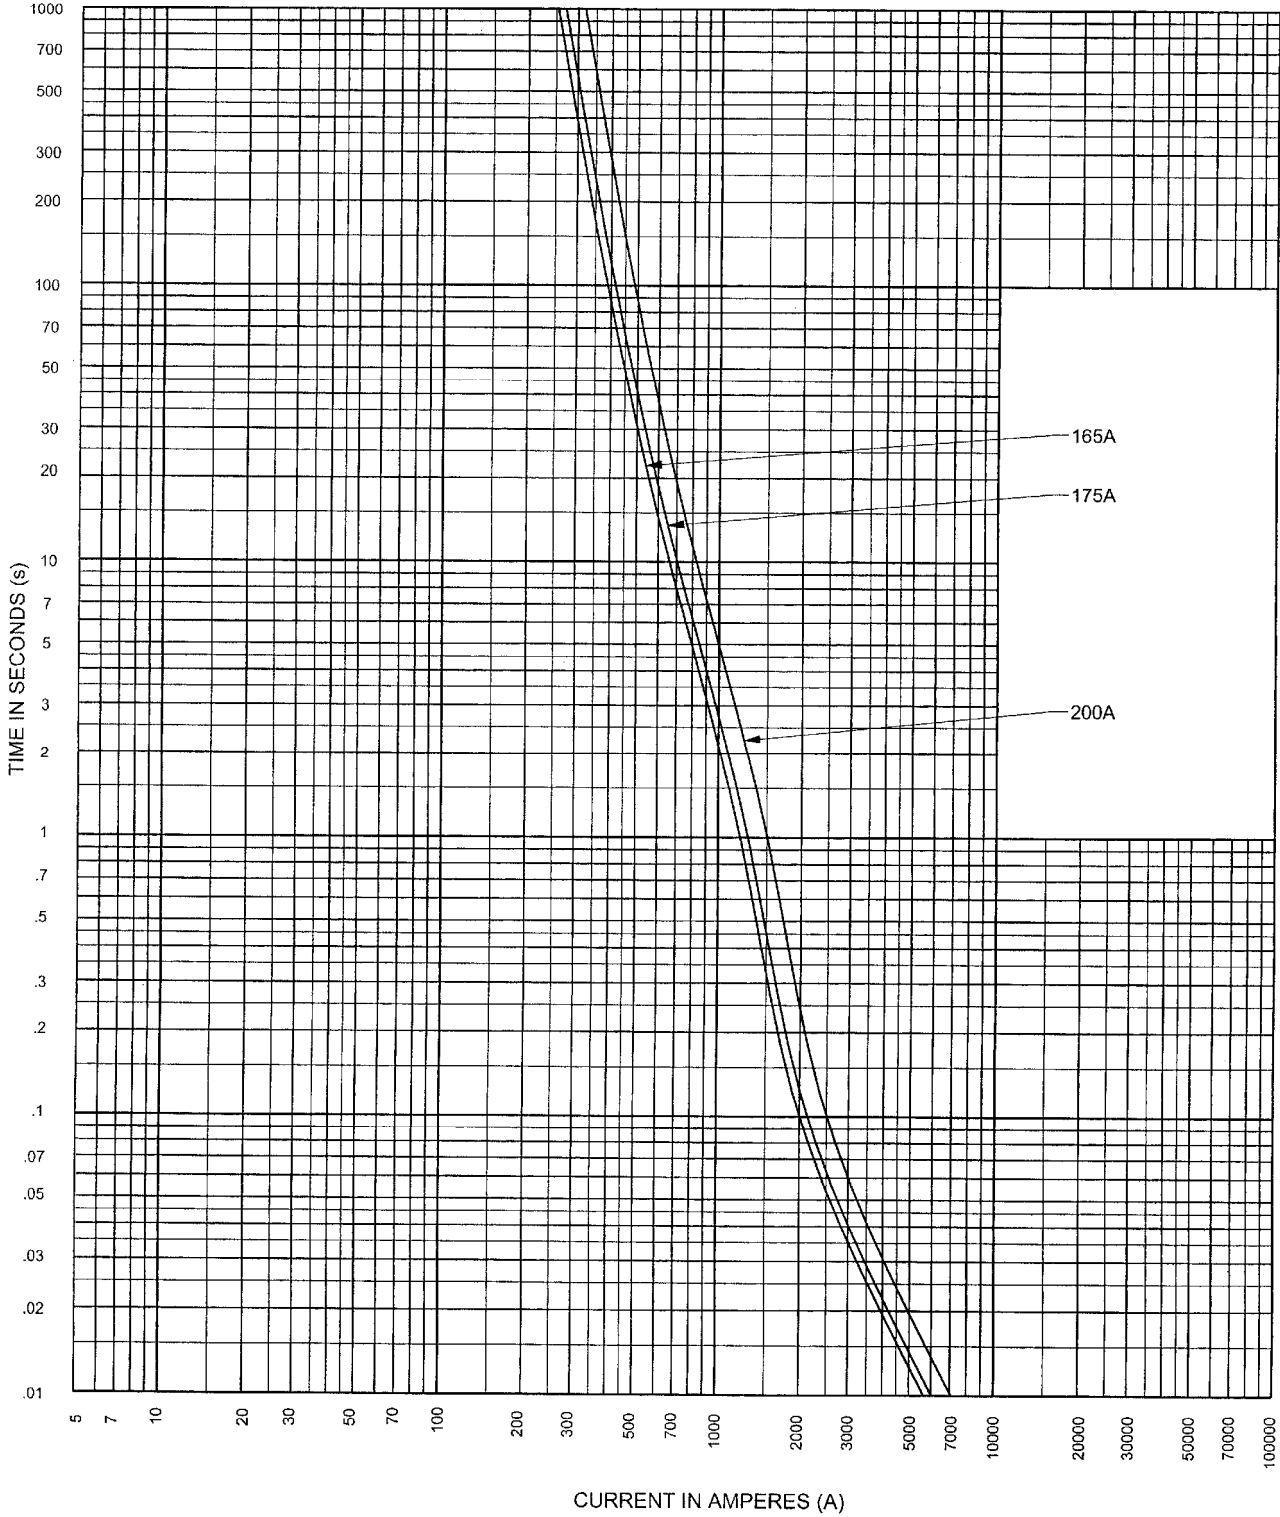

MEDIUM VOLTAGE CAPACITOR FUSE

CAT. NO. A200C(165-200)-10, -50

165-200A 2.0kV MAX.

TOTAL CLEARING TIME CURRENT DATA

FERRAZ SHAWMUT
NEWBURYPORT, MA 01950

720574

CONTROL NO.: 831
REV.: A
FOLDER NO.: 47
DATE: 9-14-05