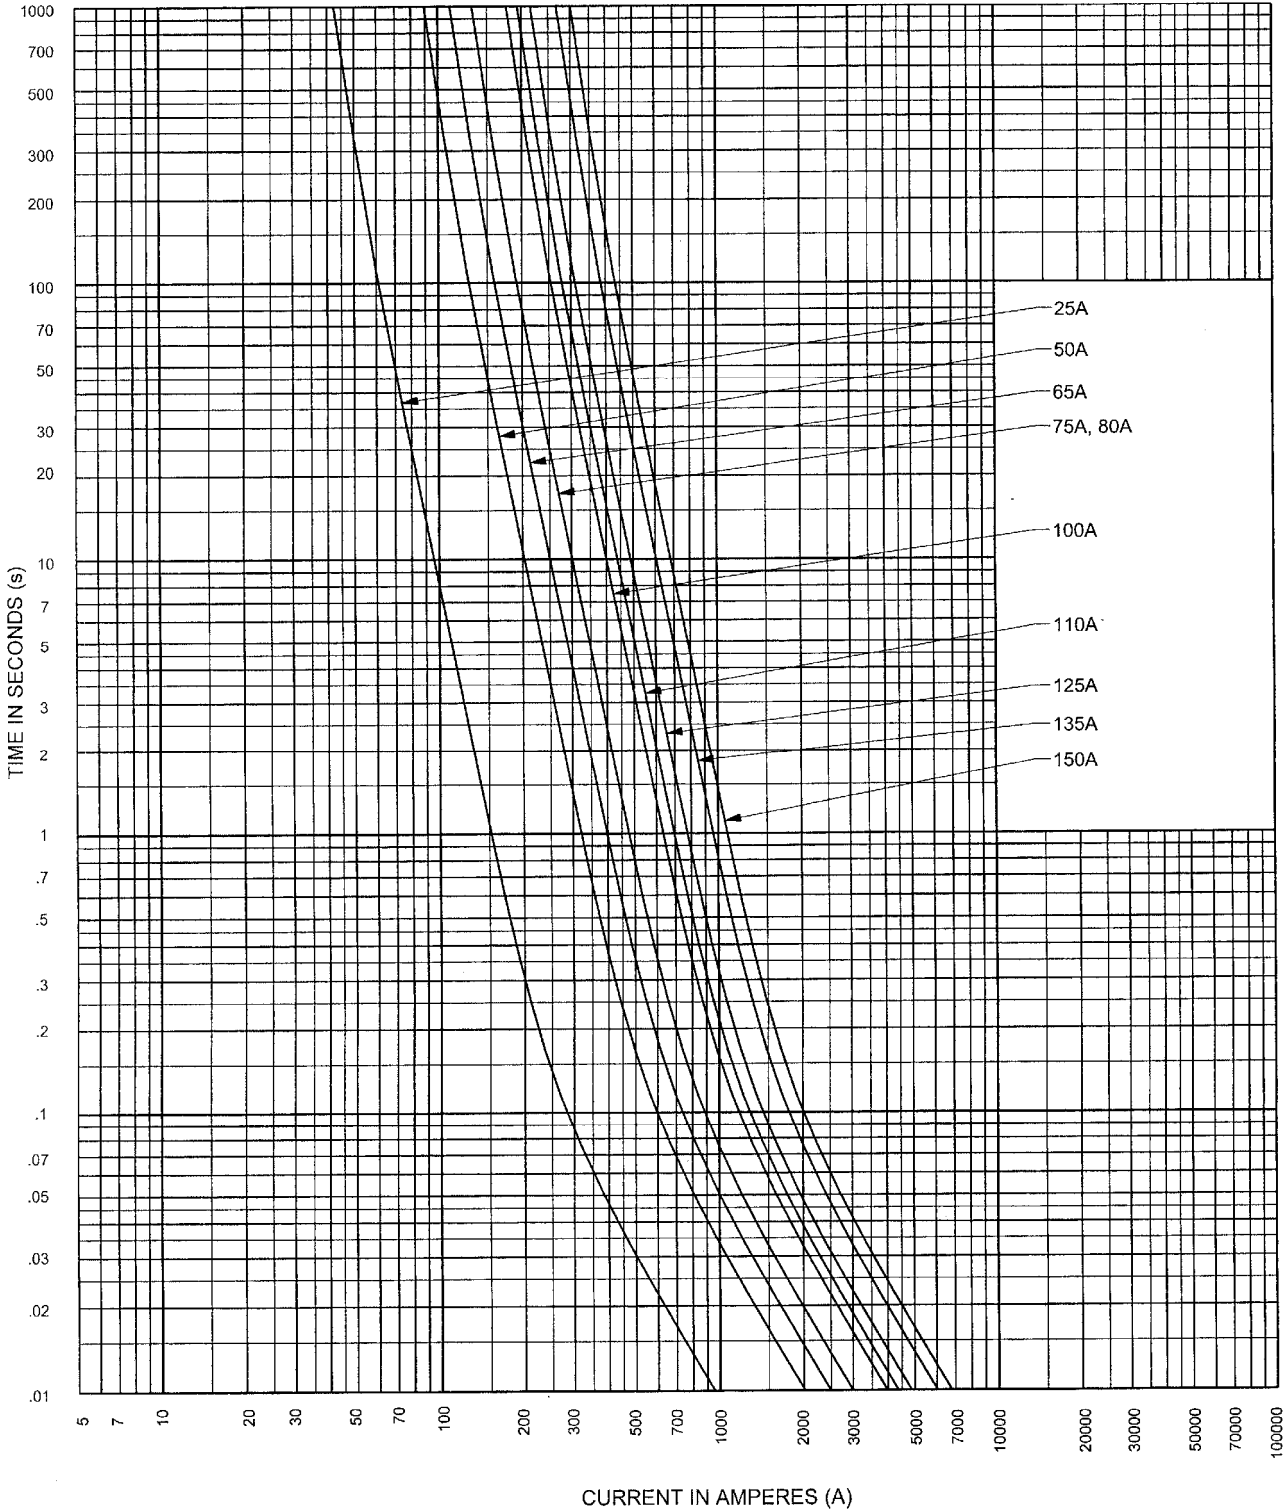

MEDIUM VOLTAGE CAPACITOR FUSE

CAT. NO. A250C(25-150)-10, -50

25-150A 2.5kV

TOTAL CLEARING TIME CURRENT DATA

FERRAZ SHAWMUT
NEWBURYPORT, MA 01950

720576

CONTROL NO.: 830
REV.: A
FOLDER NO.: 47
DATE: 9-14-05