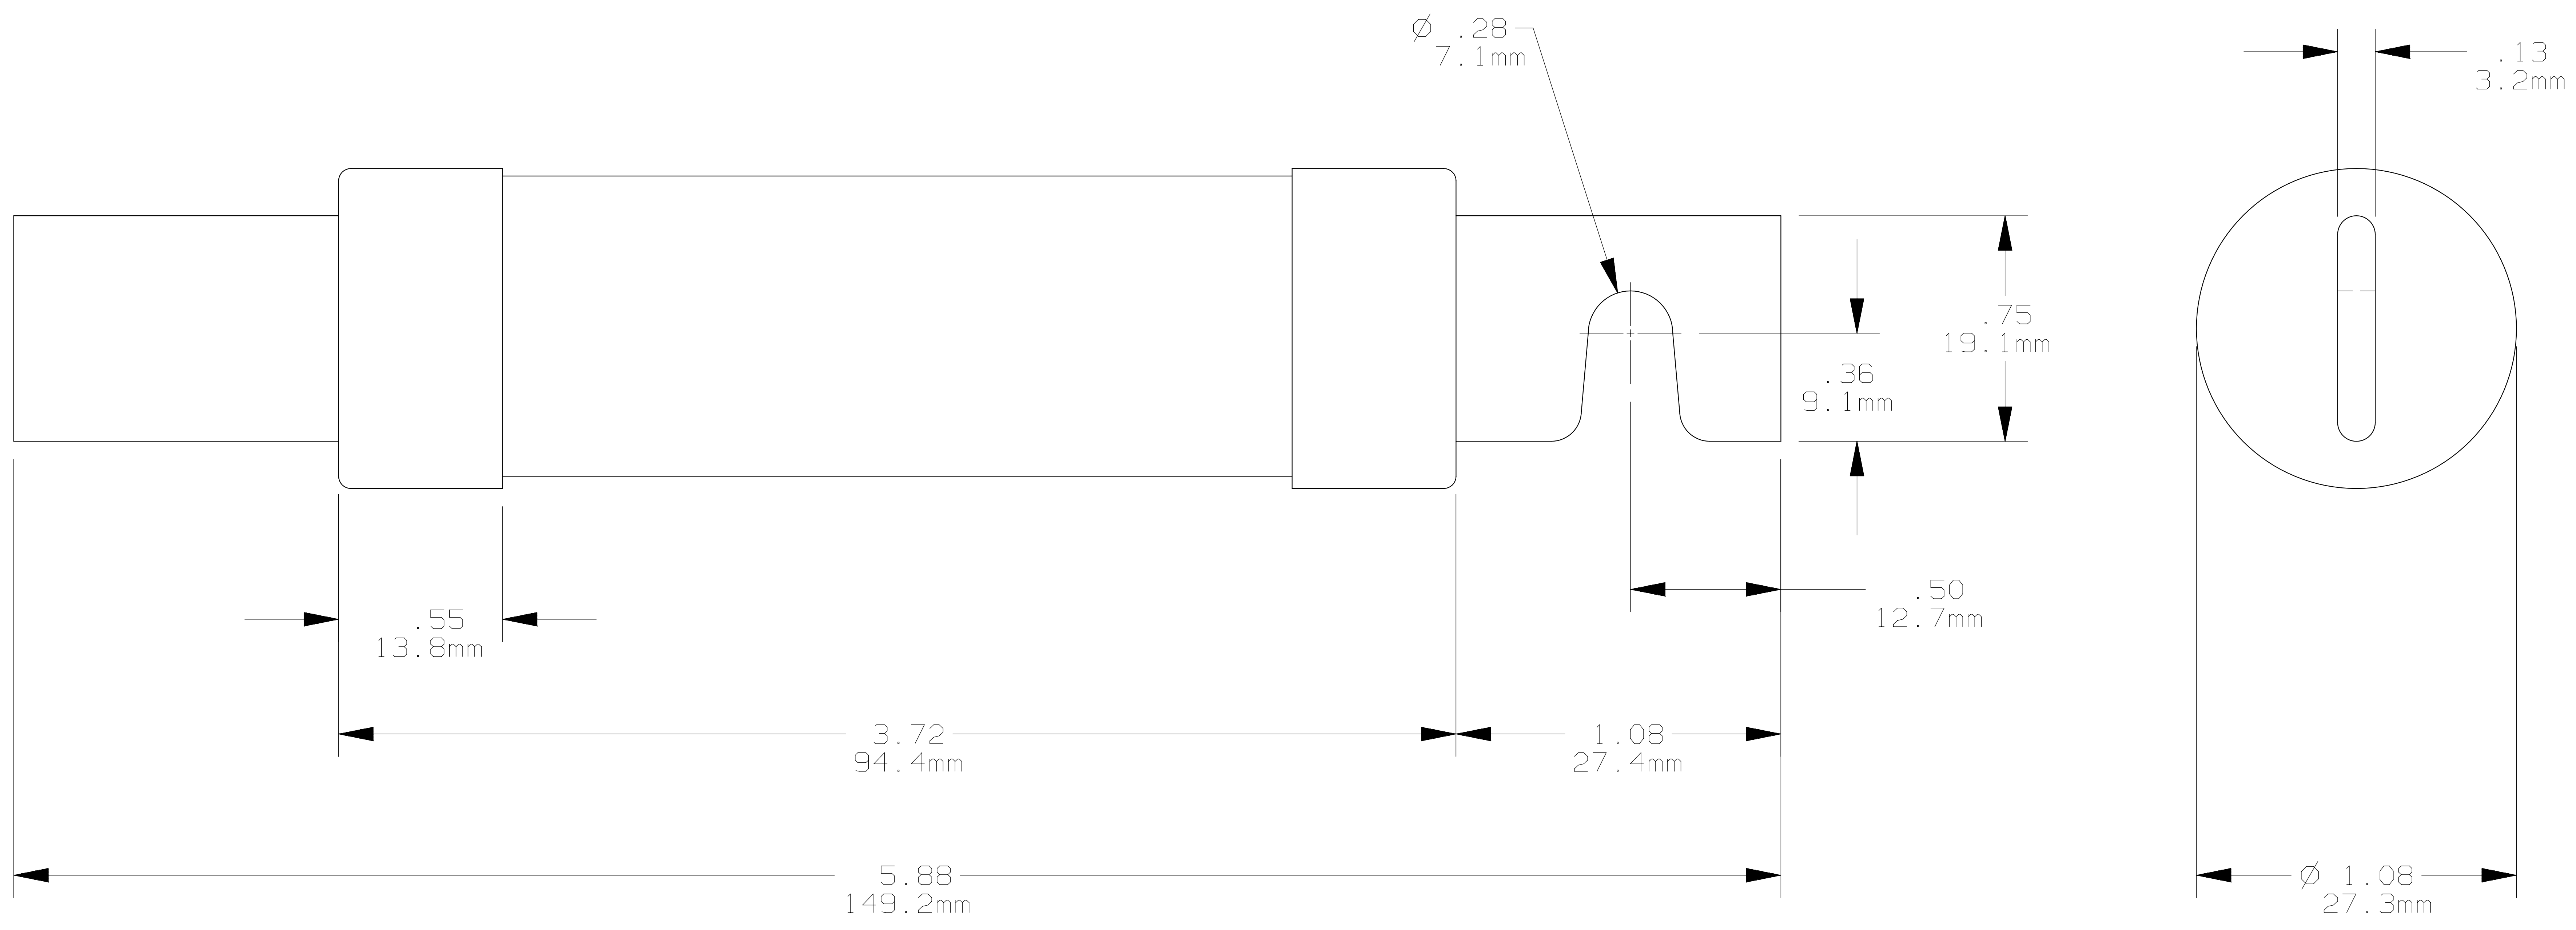

REV	DATE	ECO	DESCRIPTION	BY	CK	APP
F	1-4-10	NA	ADDED "ID" VERSION	LDB	NA	NA

MERSEN USA NEWBURYPORT-MA, LLC
 374 MERRIMAC STREET
 NEWBURYPORT, MA 01950

TR(70-100)R(ID)
 TRIONIC CLASS RK5
 70-100A 250V

OUTLINE DIMENSIONS
 NOT TO BE USED FOR PRODUCTION

16888

PRODUCT MANAGER
 SIGN:
 DATE:

DESIGN ENGINEER
 SIGN:
 DATE: