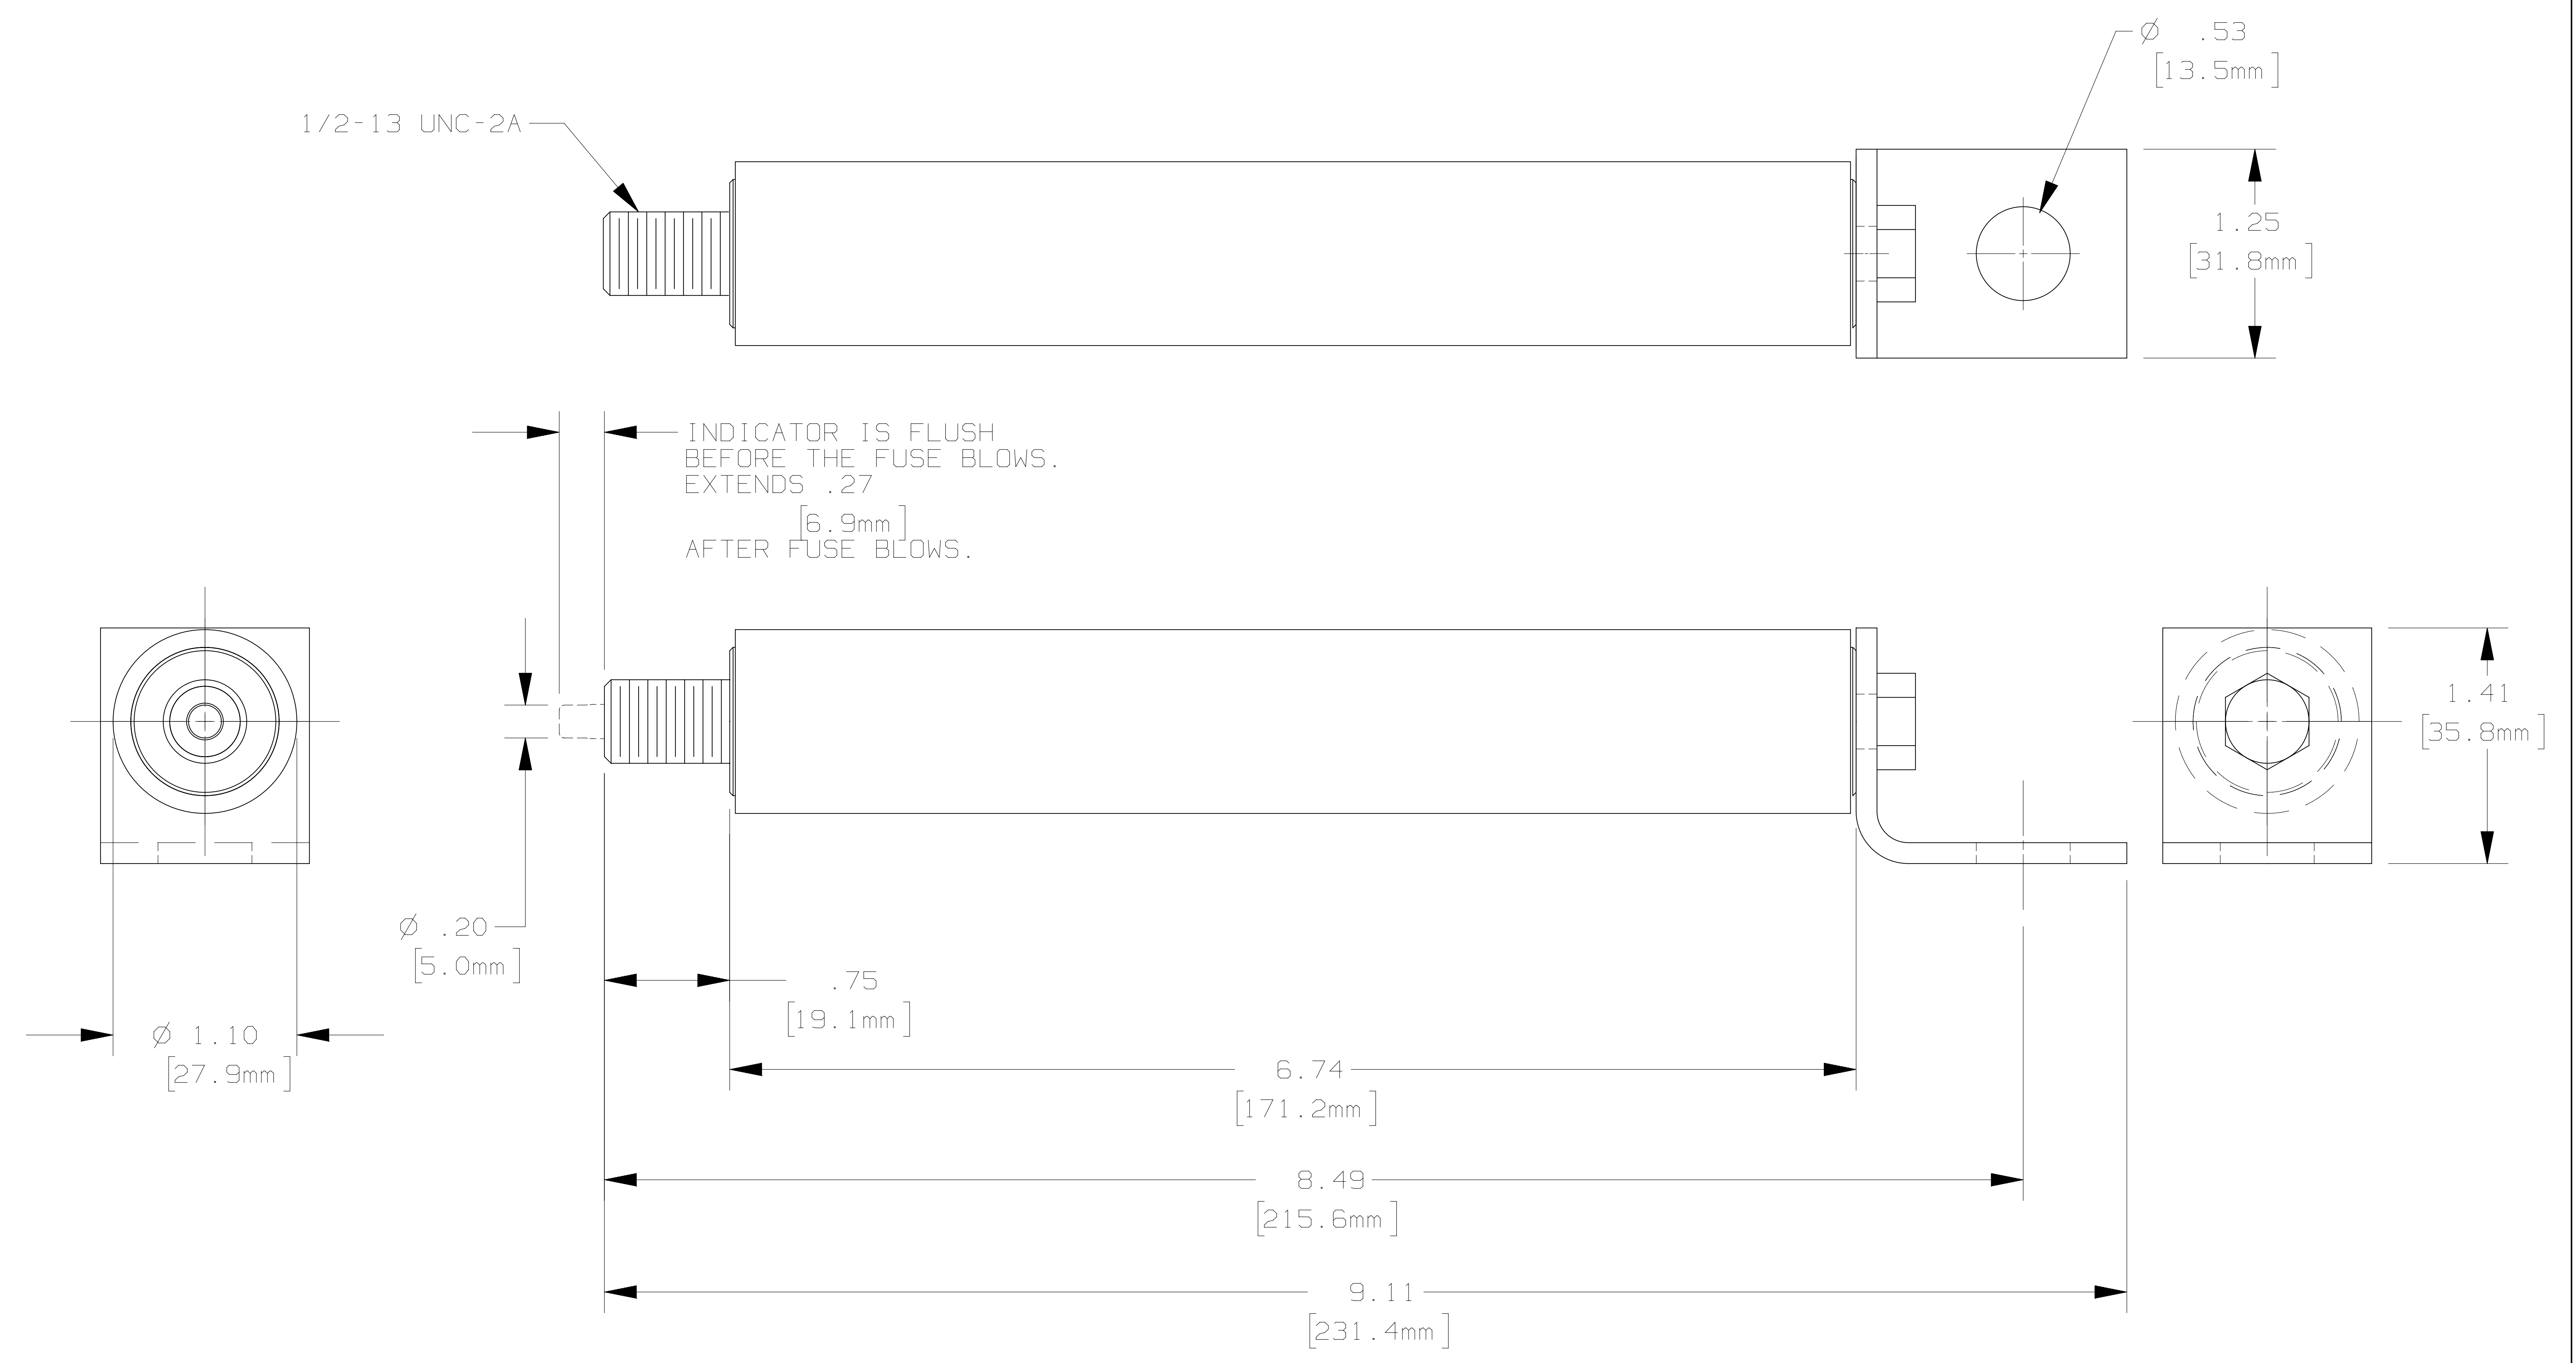

REV	DATE	ECO	DESCRIPTION	BY	CK	APP
A	10/1/04	NA	MOVED A250C(135-150)-50 TO OUTLINE DWG 701083	ELO	NA	NA

MERSEN USA NEWBURYPORT-MA, LLC  
 374 MERRIMAC STREET  
 NEWBURYPORT, MA 01950

A250C(25-125)-50  
 MEDIUM VOLTAGE CAPACITOR FUSE  
 25-125A      2.5kV

OUTLINE DIMENSIONS  
 NOT TO BE USED FOR PRODUCTION

701073

PRODUCT MANAGER  
 SIGN:  
 DATE:

DESIGN ENGINEER  
 SIGN:  
 DATE: