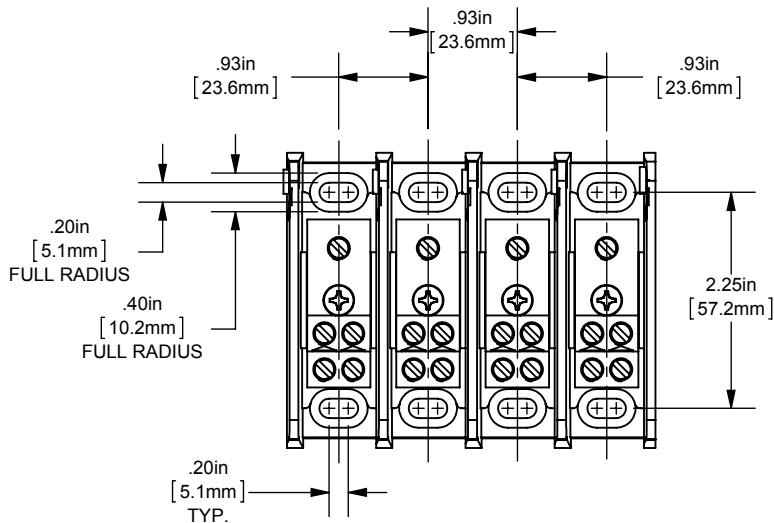

REV.	DATE	ECO	DESCRIPTION	BY	CK	APP
-	8/13/2013	NA	INITIAL RELEASE	LDB		NA

DIMENSIONS IN [ ] ARE MILLIMETERS

MERSEN USA NEWBURYPORT-MA, LLC
374 MERRIMAC STREET
NEWBURYPORT, MA 01950

MPDB6316(0, 1, 2, 3, 4)

PDB- ADDER, 1 TO 4 POLE

(1) 4-14 X (4) 4-14 ALUMINUM

OUTLINE DIMENSIONS
NOT TO BE USED FOR PRODUCTION

701926

PRODUCT MANAGER
SIGN:
DATE:

DESIGN ENGINEER
SIGN:
DATE: