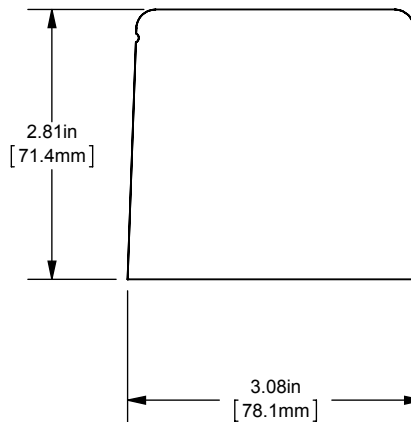

REV.	DATE	ECO	DESCRIPTION	BY	CK	APP
-	8/13/2013	NA	INITIAL RELEASE	LDB		NA

DIMENSIONS IN [ ] ARE MILLIMETERS

MERSEN USA NEWBURYPORT-MA, LLC
374 MERRIMAC STREET
NEWBURYPORT, MA 01950

MPDB6316(0, 1, 2, 3, 4)

PDB- ADDER, 1 TO 4 POLE

(1) 4-14 X (4) 4-14 ALUMINUM

OUTLINE DIMENSIONS
NOT TO BE USED FOR PRODUCTION

701926

PRODUCT MANAGER
SIGN:
DATE:

DESIGN ENGINEER
SIGN:
DATE: