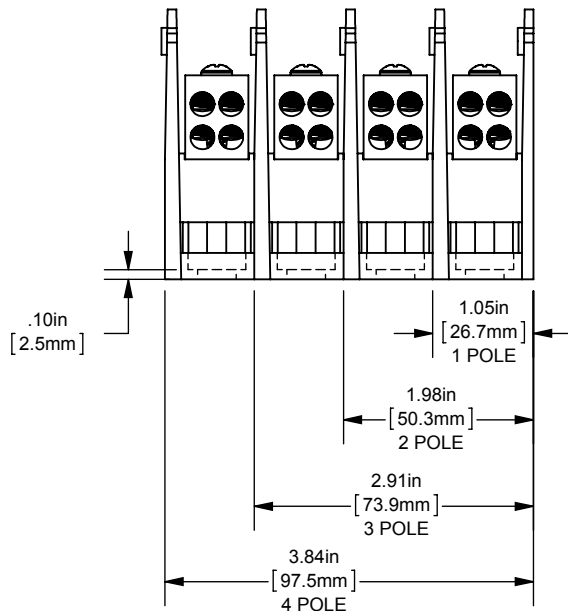

REV.	DATE	ECO	DESCRIPTION	BY	CK	APP
-	8/13/2013	NA	INITIAL RELEASE	LDB		NA

DIMENSIONS IN [ ] ARE MILLIMETERS

MERSEN USA NEWBURYPORT-MA, LLC
374 MERRIMAC STREET
NEWBURYPORT, MA 01950

MPDB6316(0, 1, 2, 3, 4)

PDB- ADDER, 1 TO 4 POLE

(1) 4-14 X (4) 4-14 ALUMINUM

OUTLINE DIMENSIONS
NOT TO BE USED FOR PRODUCTION

701926

PRODUCT MANAGER
SIGN:
DATE:

DESIGN ENGINEER
SIGN:
DATE: