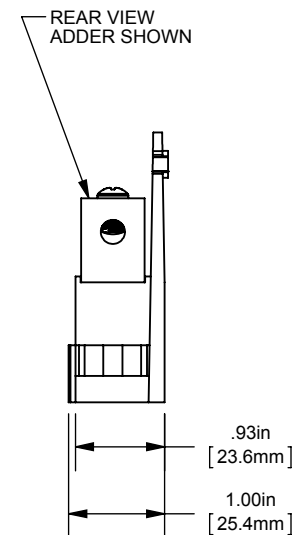

REV.	DATE	ECO	DESCRIPTION	BY	CK	APP
-	8/13/2013	NA	INITIAL RELEASE	LDB		NA

DIMENSIONS IN [ ] ARE MILLIMETERS

MERSEN USA NEWBURYPORT-MA, LLC
374 MERRIMAC STREET
NEWBURYPORT, MA 01950

MPDB6316(0, 1, 2, 3, 4)

PDB- ADDER, 1 TO 4 POLE

(1) 4-14 X (4) 4-14 ALUMINUM

OUTLINE DIMENSIONS
NOT TO BE USED FOR PRODUCTION

701926

PRODUCT MANAGER
SIGN:
DATE:

DESIGN ENGINEER
SIGN:
DATE: