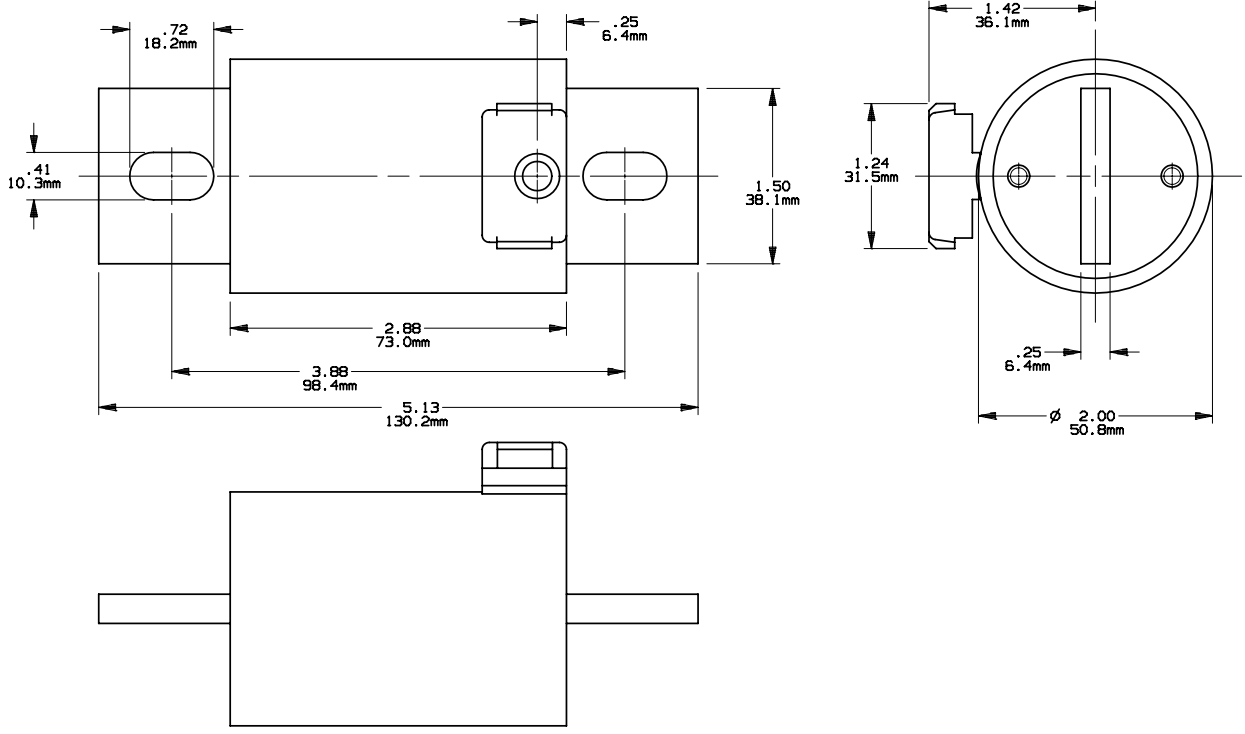

REV	DATE	ECO	DESCRIPTION	BY	CK	APP
B	3-9-07	NA	REDRAWN-WAS ON 18781 REV A HAND DRAWING	LDB	NA	NA

MERSEN USA NEWBURYPORT-MA, LLC
374 MERRIMAC STREET
NEWBURYPORT, MA 01950

A60X(450,500,600)-4TA

OUTLINE DIMENSIONS
NOT TO BE USED FOR PRODUCTION

PRODUCT MANAGER
SIGN:
DATE:

DESIGN ENGINEER
SIGN:
DATE:

FORM 101
450-600A 600V

18781