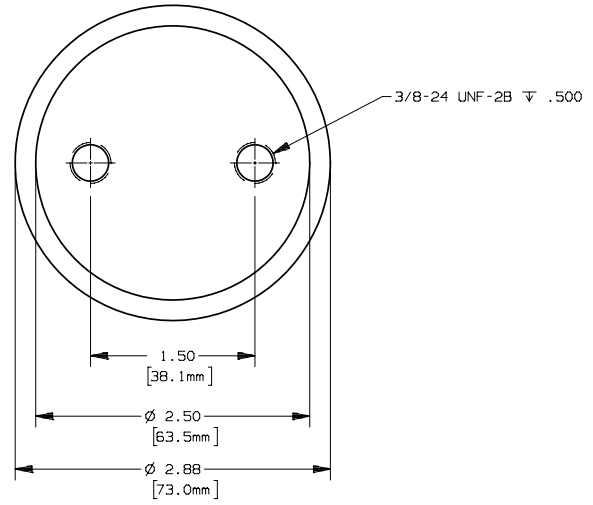

REV	DATE	ECO	DESCRIPTION	BY	CK	APP
A	9-18-03	NA	DIM. 2.88 WAS 3.00	LDB	NA	NA

MERSEN USA NEWBURYPORT-MA, LLC
 374 MERRIMAC STREET
 NEWBURYPORT, MA 01950

A300S(700-1200)-128

OUTLINE DIMENSIONS
 NOT TO BE USED FOR PRODUCTION

PRODUCT MANAGER

DESIGN ENGINEER

FORM 101

SIGN:
 DATE:

SIGN:
 DATE:

700-1200A 300V

700538