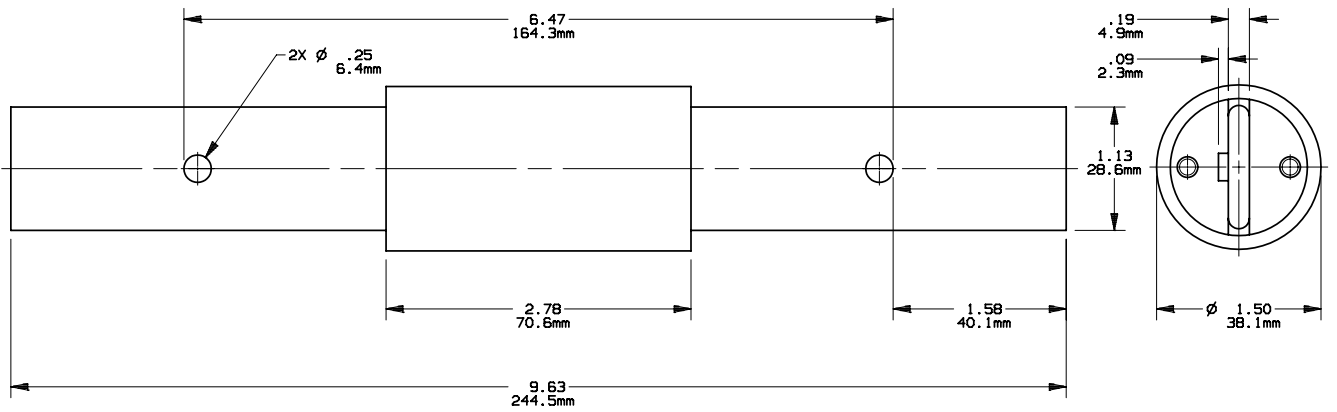

REV	DATE	ECO	DESCRIPTION	BY	CK	APP
-	10/24/07	NA	INITIAL RELEASE	JMM	NA	NA

MERSEN USA NEWBURYPORT-MA, LLC
374 MERRIMAC STREET
NEWBURYPORT, MA 01950

A6Y(110,125,150,175,200)-3

OUTLINE DIMENSIONS
NOT TO BE USED FOR PRODUCTION

PRODUCT MANAGER
SIGN:
DATE:

DESIGN ENGINEER
SIGN:
DATE:

FORM 600
110-200A 600V

701395