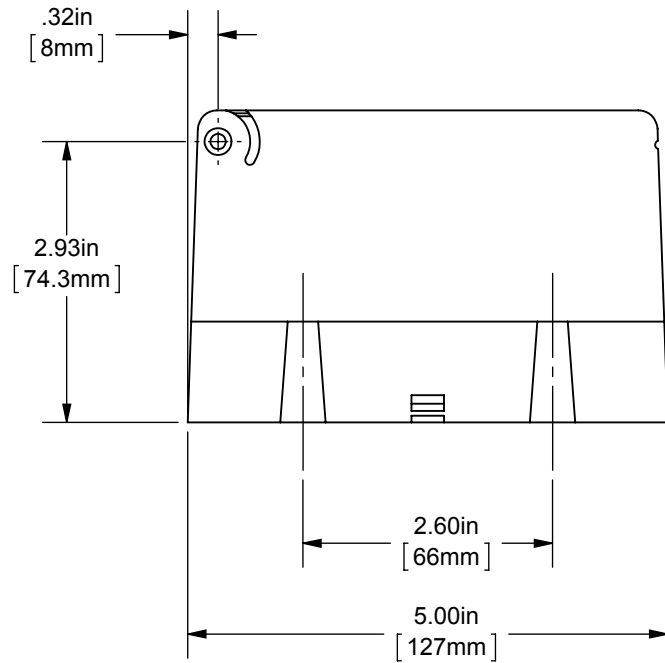

REV.	DATE	ECO	DESCRIPTION	BY	CK	APP
-	8-23-13	N/A	INITIAL RELEASE	LDB	N/A	N/A

SCALE: 1:2

DIMENSIONS IN [ ] ARE MILLIMETERS

MERSEN USA NEWBURYPORT-MA, LLC
374 MERRIMAC STREET
NEWBURYPORT, MA 01950

MPDBE6667
END BARRIER
FOR INTER MPDB

OUTLINE DIMENSIONS
NOT TO BE USED FOR PRODUCTION

701938

PRODUCT MANAGER

SIGN:

DATE:

DESIGN ENGINEER

SIGN:

DATE: