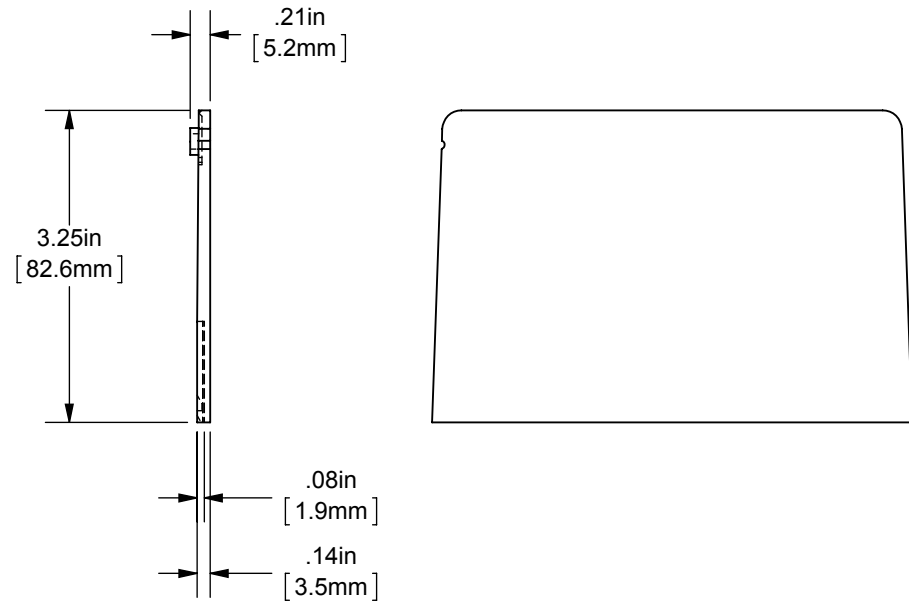

REV.	DATE	ECO	DESCRIPTION	BY	CK	APP
-	8-23-13	N/A	INITIAL RELEASE	LDB	N/A	N/A

SCALE: 1:2

DIMENSIONS IN [] ARE MILLIMETERS

MERSEN USA NEWBURYPORT-MA, LLC
374 MERRIMAC STREET
NEWBURYPORT, MA 01950

MPDBE6667
END BARRIER
FOR INTER MPDB

OUTLINE DIMENSIONS
NOT TO BE USED FOR PRODUCTION

701938

PRODUCT MANAGER

SIGN:

DATE:

DESIGN ENGINEER

SIGN:

DATE: