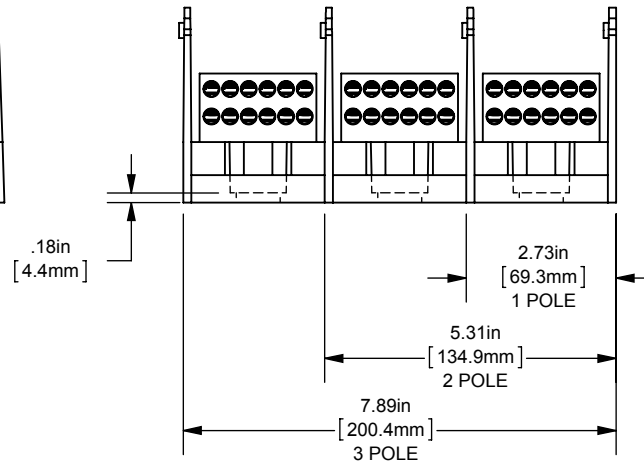

REV.	DATE	ECO	DESCRIPTION	BY	CK	APP
-	8/23/2013	NA	INITIAL RELEASE	LDB	NA	NA

DIMENSIONS IN [ ] ARE MILLIMETERS

MERSEN USA NEWBURYPORT-MA, LLC
374 MERRIMAC STREET
NEWBURYPORT, MA 01950

MPDB6915(0,1,2,3)

PDB -ADDER, 1 TO 3 POLES

(1) 350-6 X (12) 4-14 ALUMINUM

OUTLINE DIMENSIONS
NOT TO BE USED FOR PRODUCTION

701944

PRODUCT MANAGER

SIGN:

DATE:

DESIGN ENGINEER

SIGN:

DATE: