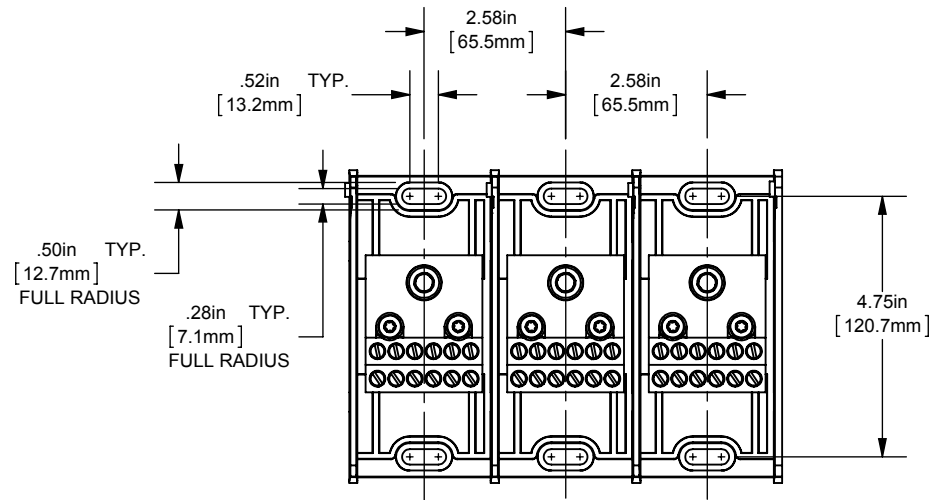

REV.	DATE	ECO	DESCRIPTION	BY	CK	APP
-	8/23/2013	NA	INITIAL RELEASE	LDB	NA	NA

DIMENSIONS IN [] ARE MILLIMETERS

MERSEN USA NEWBURYPORT-MA, LLC
374 MERRIMAC STREET
NEWBURYPORT, MA 01950

MPDB6915(0,1,2,3)

PDB -ADDER, 1 TO 3 POLES

(1) 350-6 X (12) 4-14 ALUMINUM

OUTLINE DIMENSIONS
NOT TO BE USED FOR PRODUCTION

701944

PRODUCT MANAGER

SIGN:

DATE:

DESIGN ENGINEER

SIGN: