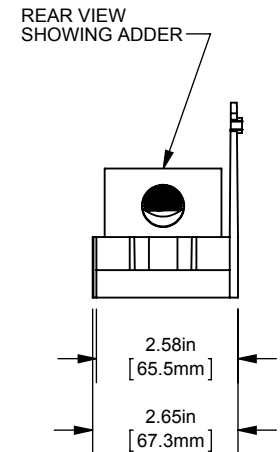

REV.	DATE	ECO	DESCRIPTION	BY	CK	APP
-	8/23/2013	NA	INITIAL RELEASE	LDB	NA	NA

DIMENSIONS IN [ ] ARE MILLIMETERS

MERSEN USA NEWBURYPORT-MA, LLC
374 MERRIMAC STREET
NEWBURYPORT, MA 01950

MPDB6915(0,1,2,3)

PDB -ADDER, 1 TO 3 POLES

(1) 350-6 X (12) 4-14 ALUMINUM

OUTLINE DIMENSIONS
NOT TO BE USED FOR PRODUCTION

701944

PRODUCT MANAGER

SIGN:

DATE:

DESIGN ENGINEER

SIGN:

DATE: