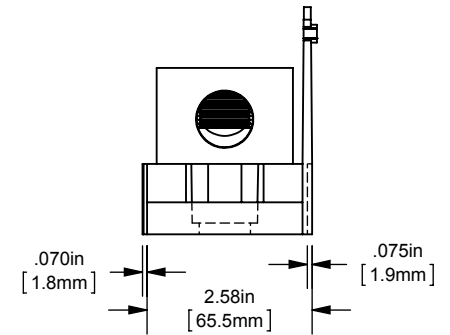

REV.	DATE	ECO	DESCRIPTION	BY	CK	APP
-	8/28/2013	N/A	INITIAL RELEASE	GDR	N/A	N/A

BACK VIEW
ADDER
(MPDB69070)
SHOWN

DIMENSIONS IN [ ] ARE MILLIMETERS

MERSEN USA NEWBURYPORT-MA, LLC
374 MERRIMAC STREET
NEWBURYPORT, MA 01950

MPDB(69070,69071,69072,69073)

PDB 1-3,ADDER ALUMINUM LARGE

(1) 500-4 X (6) 2/0-14

OUTLINE DIMENSIONS
NOT TO BE USED FOR PRODUCTION

701980

PRODUCT MANAGER

SIGN:

DATE:

DESIGN ENGINEER

SIGN:

DATE: (SEE ECO)