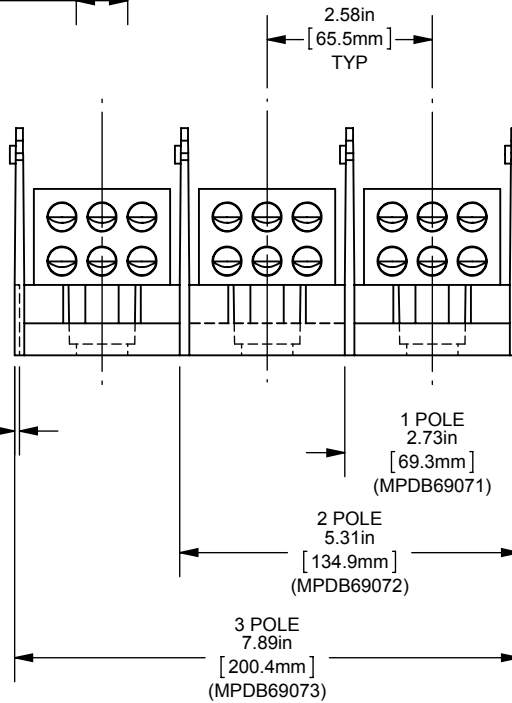

REV.	DATE	ECO	DESCRIPTION	BY	CK	APP
-	8/28/2013	N/A	INITIAL RELEASE	GDR	N/A	N/A

BACK VIEW
ADDER
(MPDB69070)
SHOWN

DIMENSIONS IN [ ] ARE MILLIMETERS

MERSEN USA NEWBURYPORT-MA, LLC
374 MERRIMAC STREET
NEWBURYPORT, MA 01950

MPDB(69070,69071,69072,69073)

PDB 1-3,ADDER ALUMINUM LARGE

(1) 500-4 X (6) 2/0-14

OUTLINE DIMENSIONS
NOT TO BE USED FOR PRODUCTION

701980

PRODUCT MANAGER

SIGN:

DATE:

DESIGN ENGINEER

SIGN:

DATE: (SEE ECO)