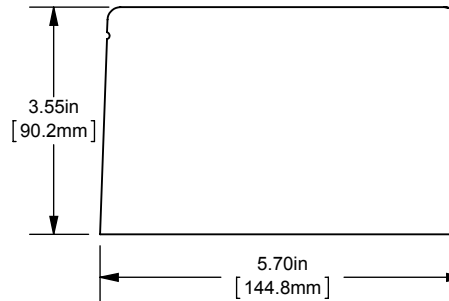

REV.	DATE	ECO	DESCRIPTION	BY	CK	APP
-	8/28/2013	N/A	INITIAL RELEASE	GDR	N/A	N/A

BACK VIEW
ADDER
(MPDB69070)
SHOWN

DIMENSIONS IN [ ] ARE MILLIMETERS

MERSEN USA NEWBURYPORT-MA, LLC
374 MERRIMAC STREET
NEWBURYPORT, MA 01950

MPDB(69070,69071,69072,69073)

PDB 1-3,ADDER ALUMINUM LARGE

(1) 500-4 X (6) 2/0-14

OUTLINE DIMENSIONS
NOT TO BE USED FOR PRODUCTION

701980

PRODUCT MANAGER

SIGN:

DATE:

DESIGN ENGINEER

SIGN:

DATE: (SEE ECO)