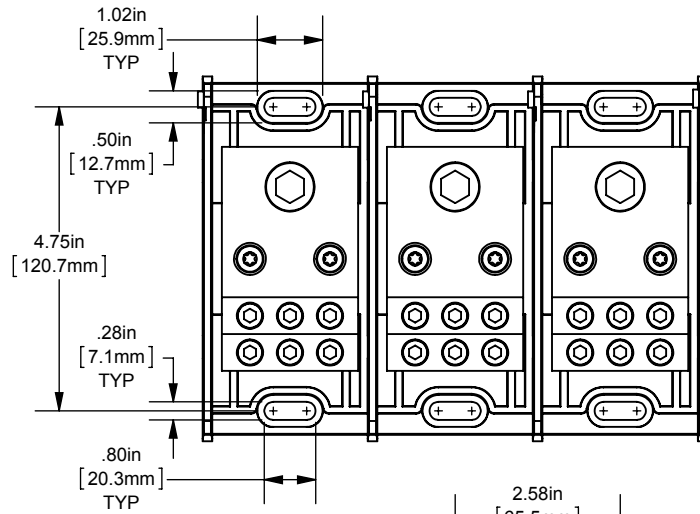

REV.	DATE	ECO	DESCRIPTION	BY	CK	APP
-	8/28/2013	N/A	INITIAL RELEASE	GDR	N/A	N/A

BACK VIEW
ADDER
(MPDB69070)
SHOWN

DIMENSIONS IN [ ] ARE MILLIMETERS

MERSEN USA NEWBURYPORT-MA, LLC
374 MERRIMAC STREET
NEWBURYPORT, MA 01950

MPDB(69070,69071,69072,69073)

PDB 1-3,ADDER ALUMINUM LARGE

(1) 500-4 X (6) 2/0-14

OUTLINE DIMENSIONS
NOT TO BE USED FOR PRODUCTION

701980

PRODUCT MANAGER

SIGN:

DATE:

DESIGN ENGINEER

SIGN:

DATE: (SEE ECO)